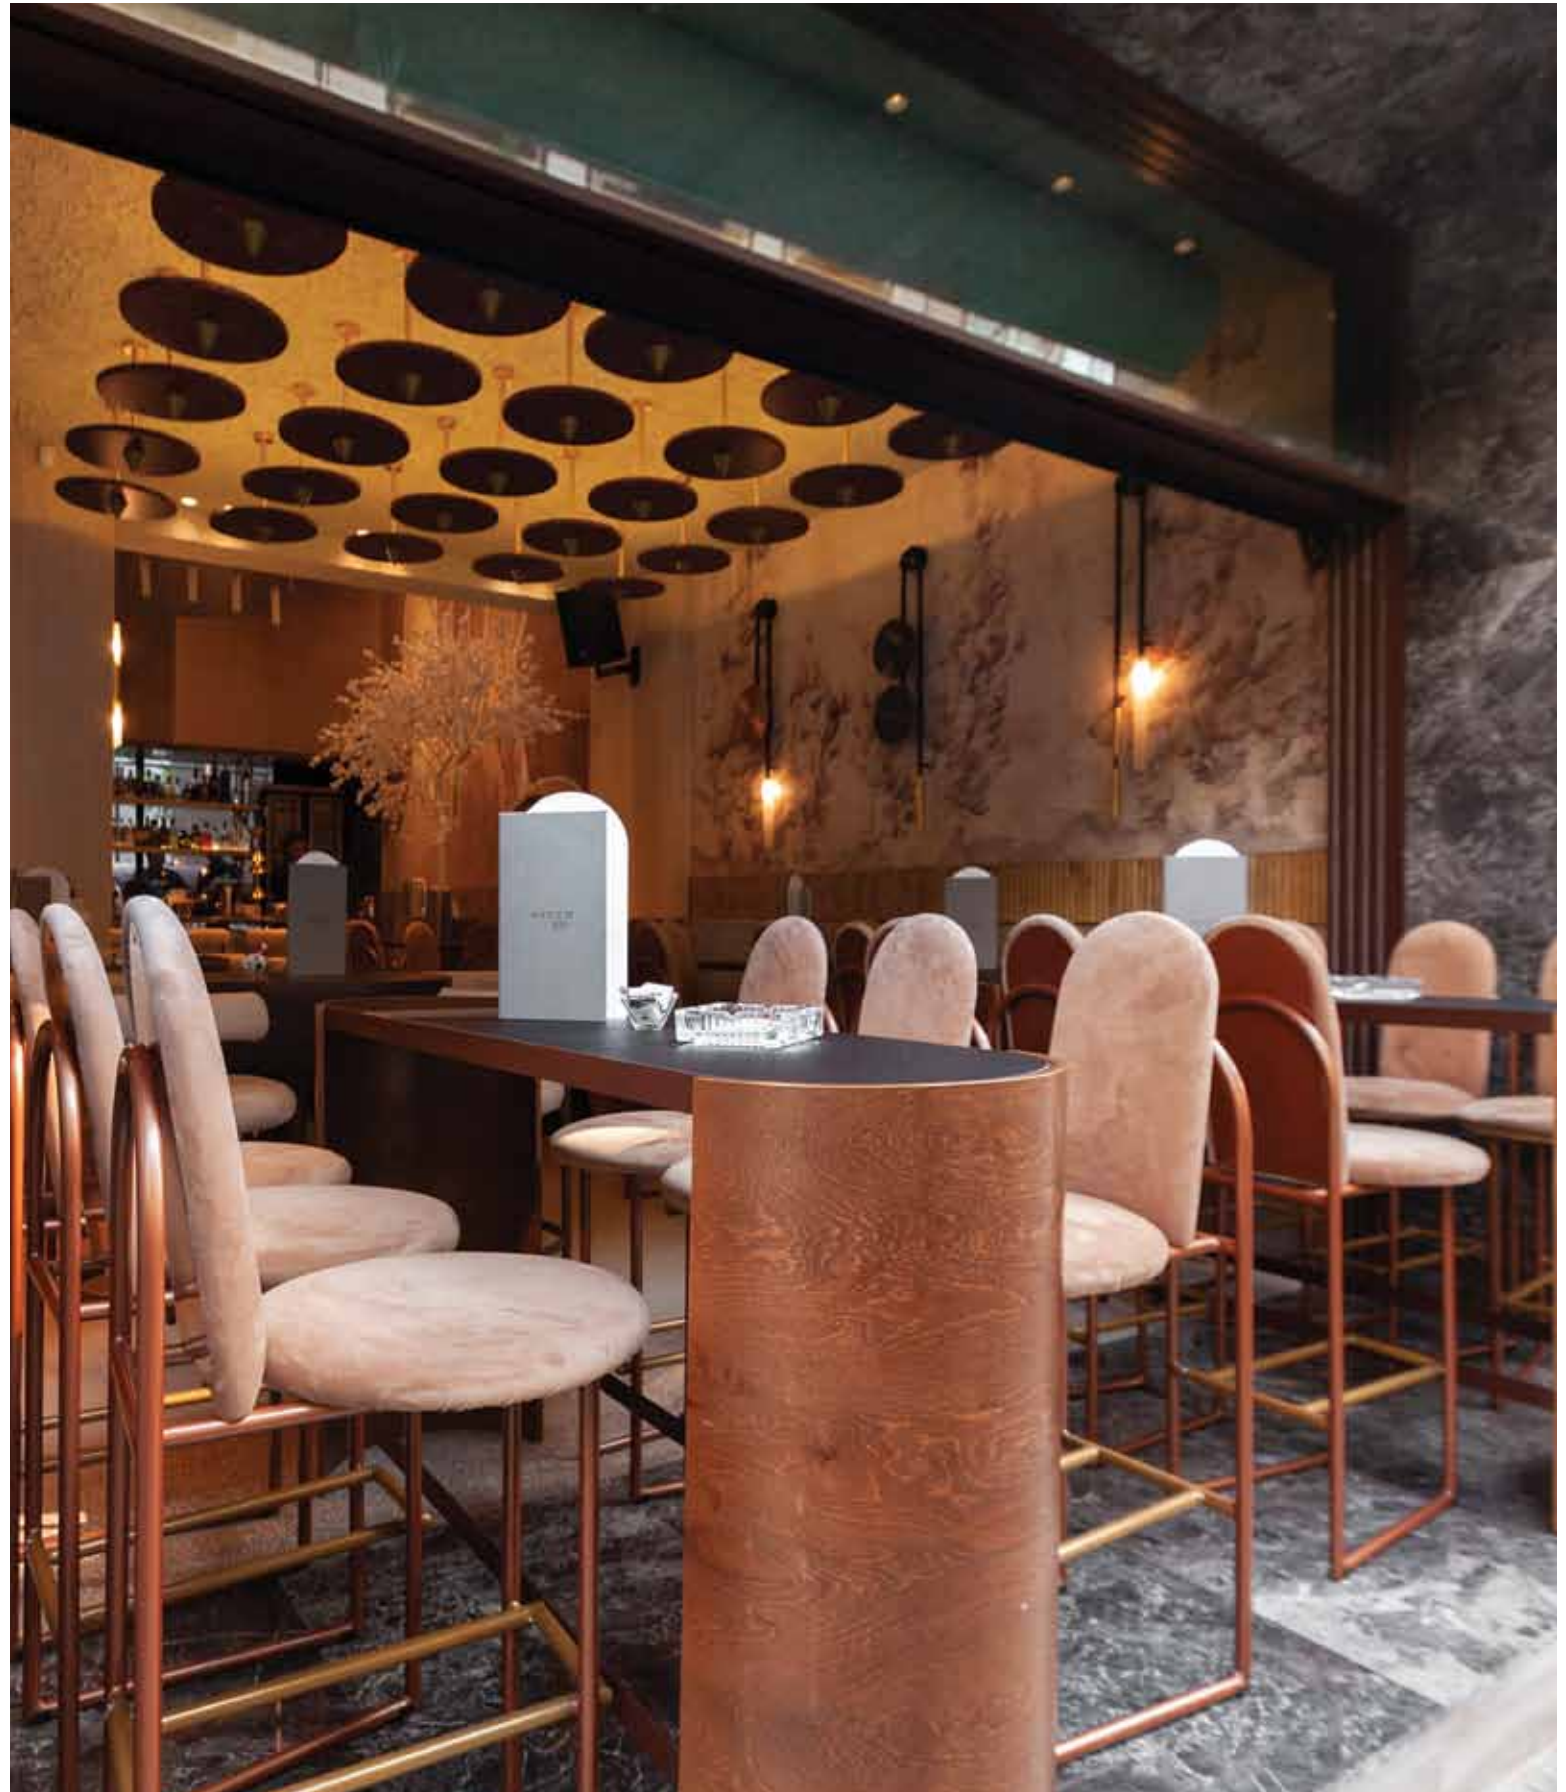

TA404
135X80X110

TA1492
160X80X110