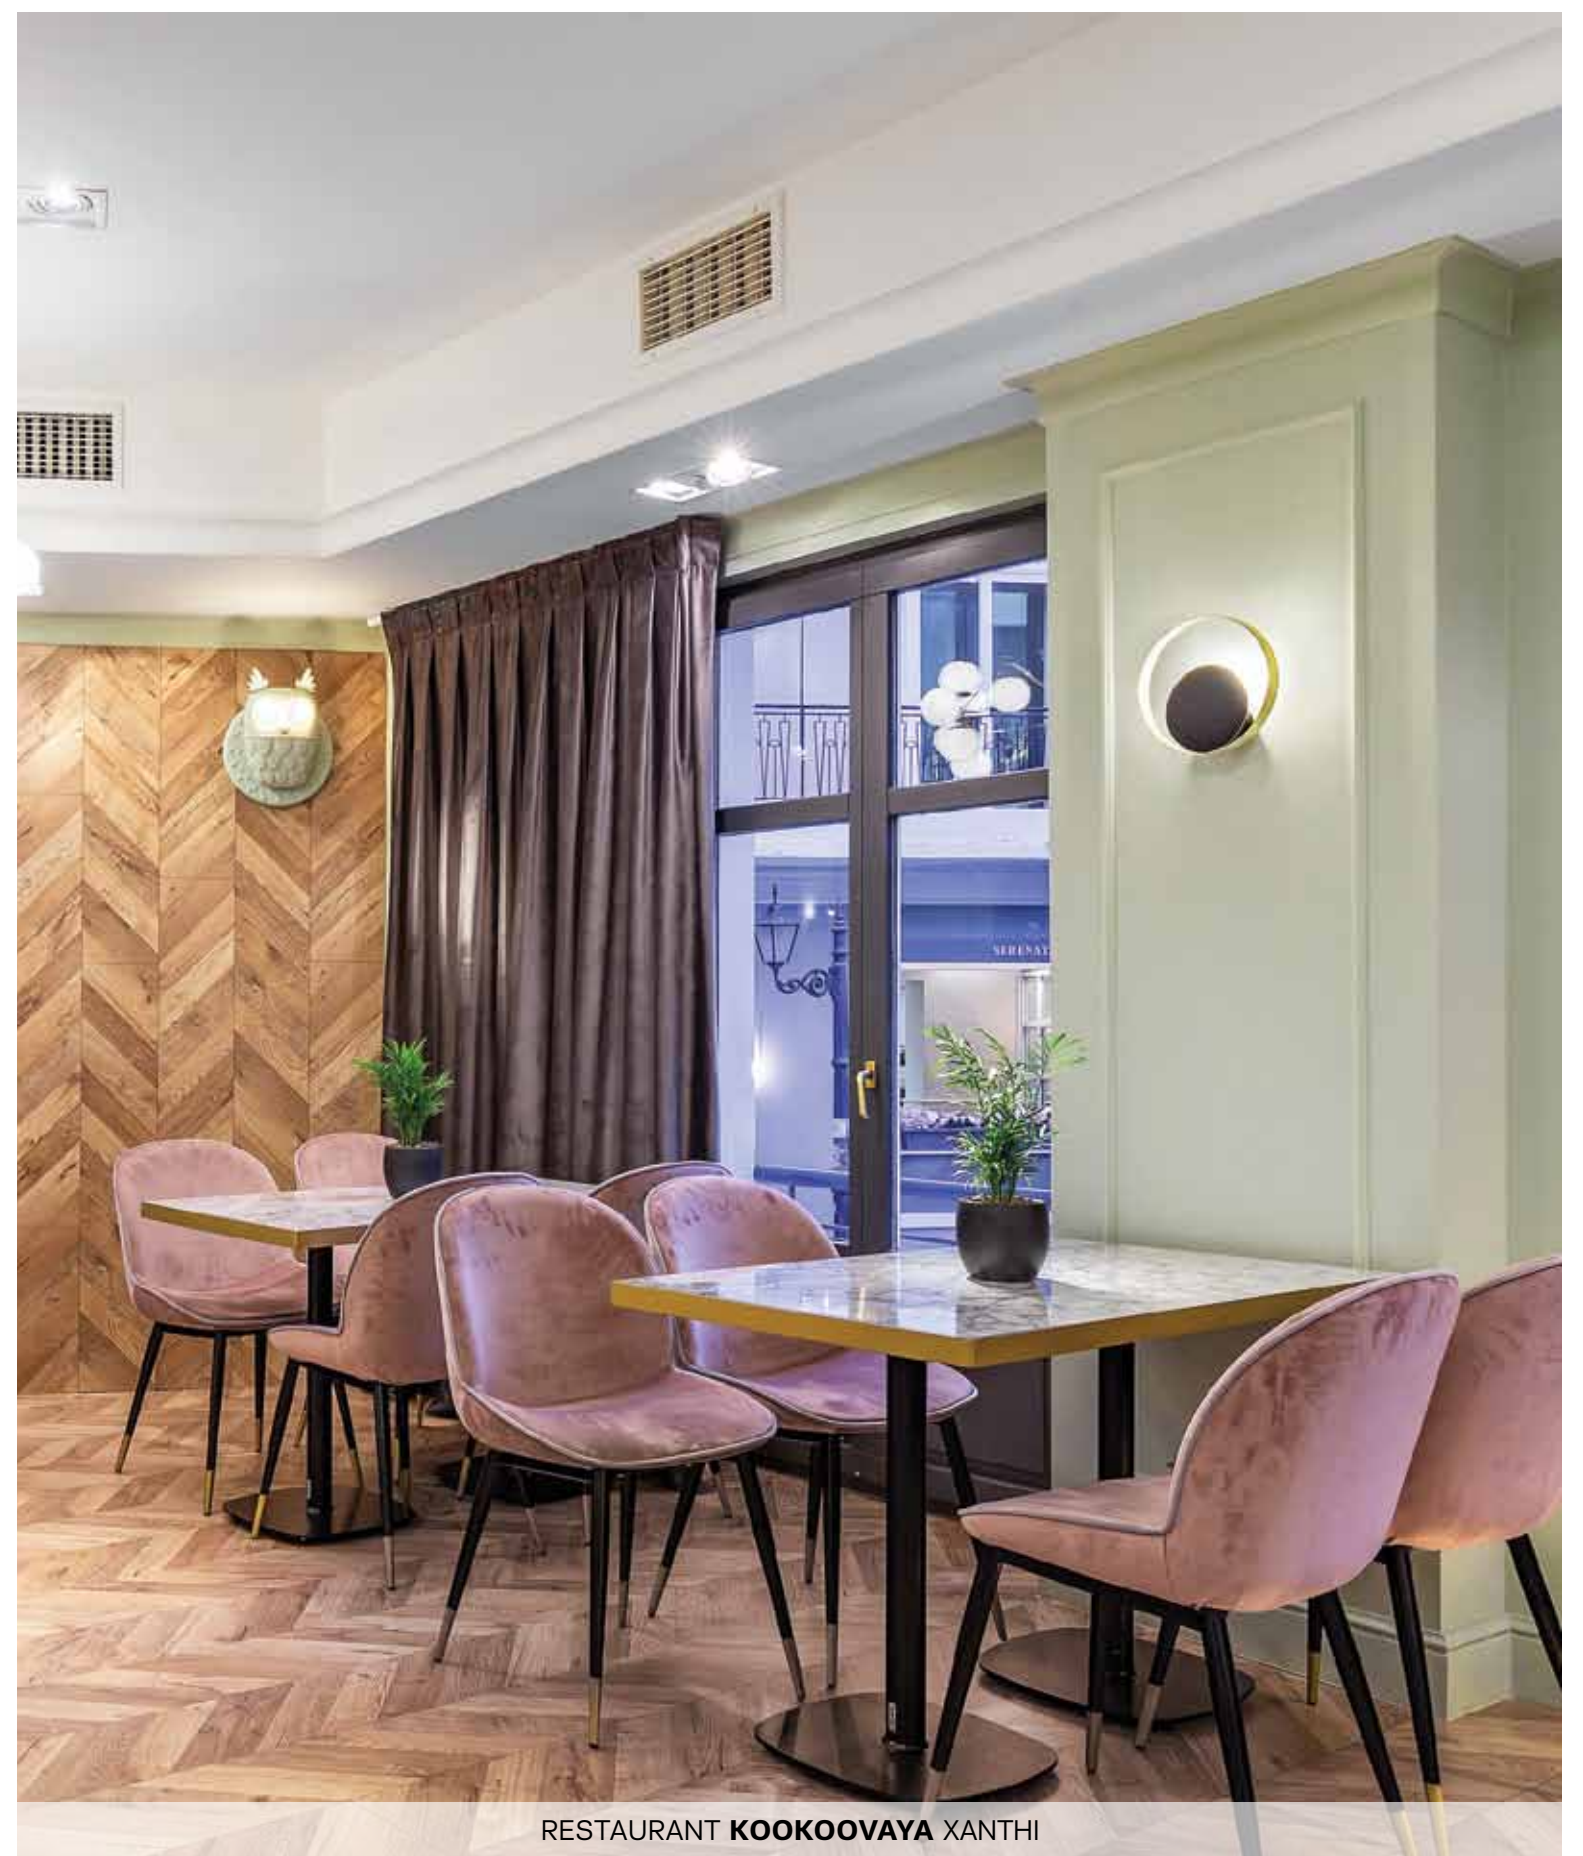

RESTAURANT KOOKOOVAYA XANTHI