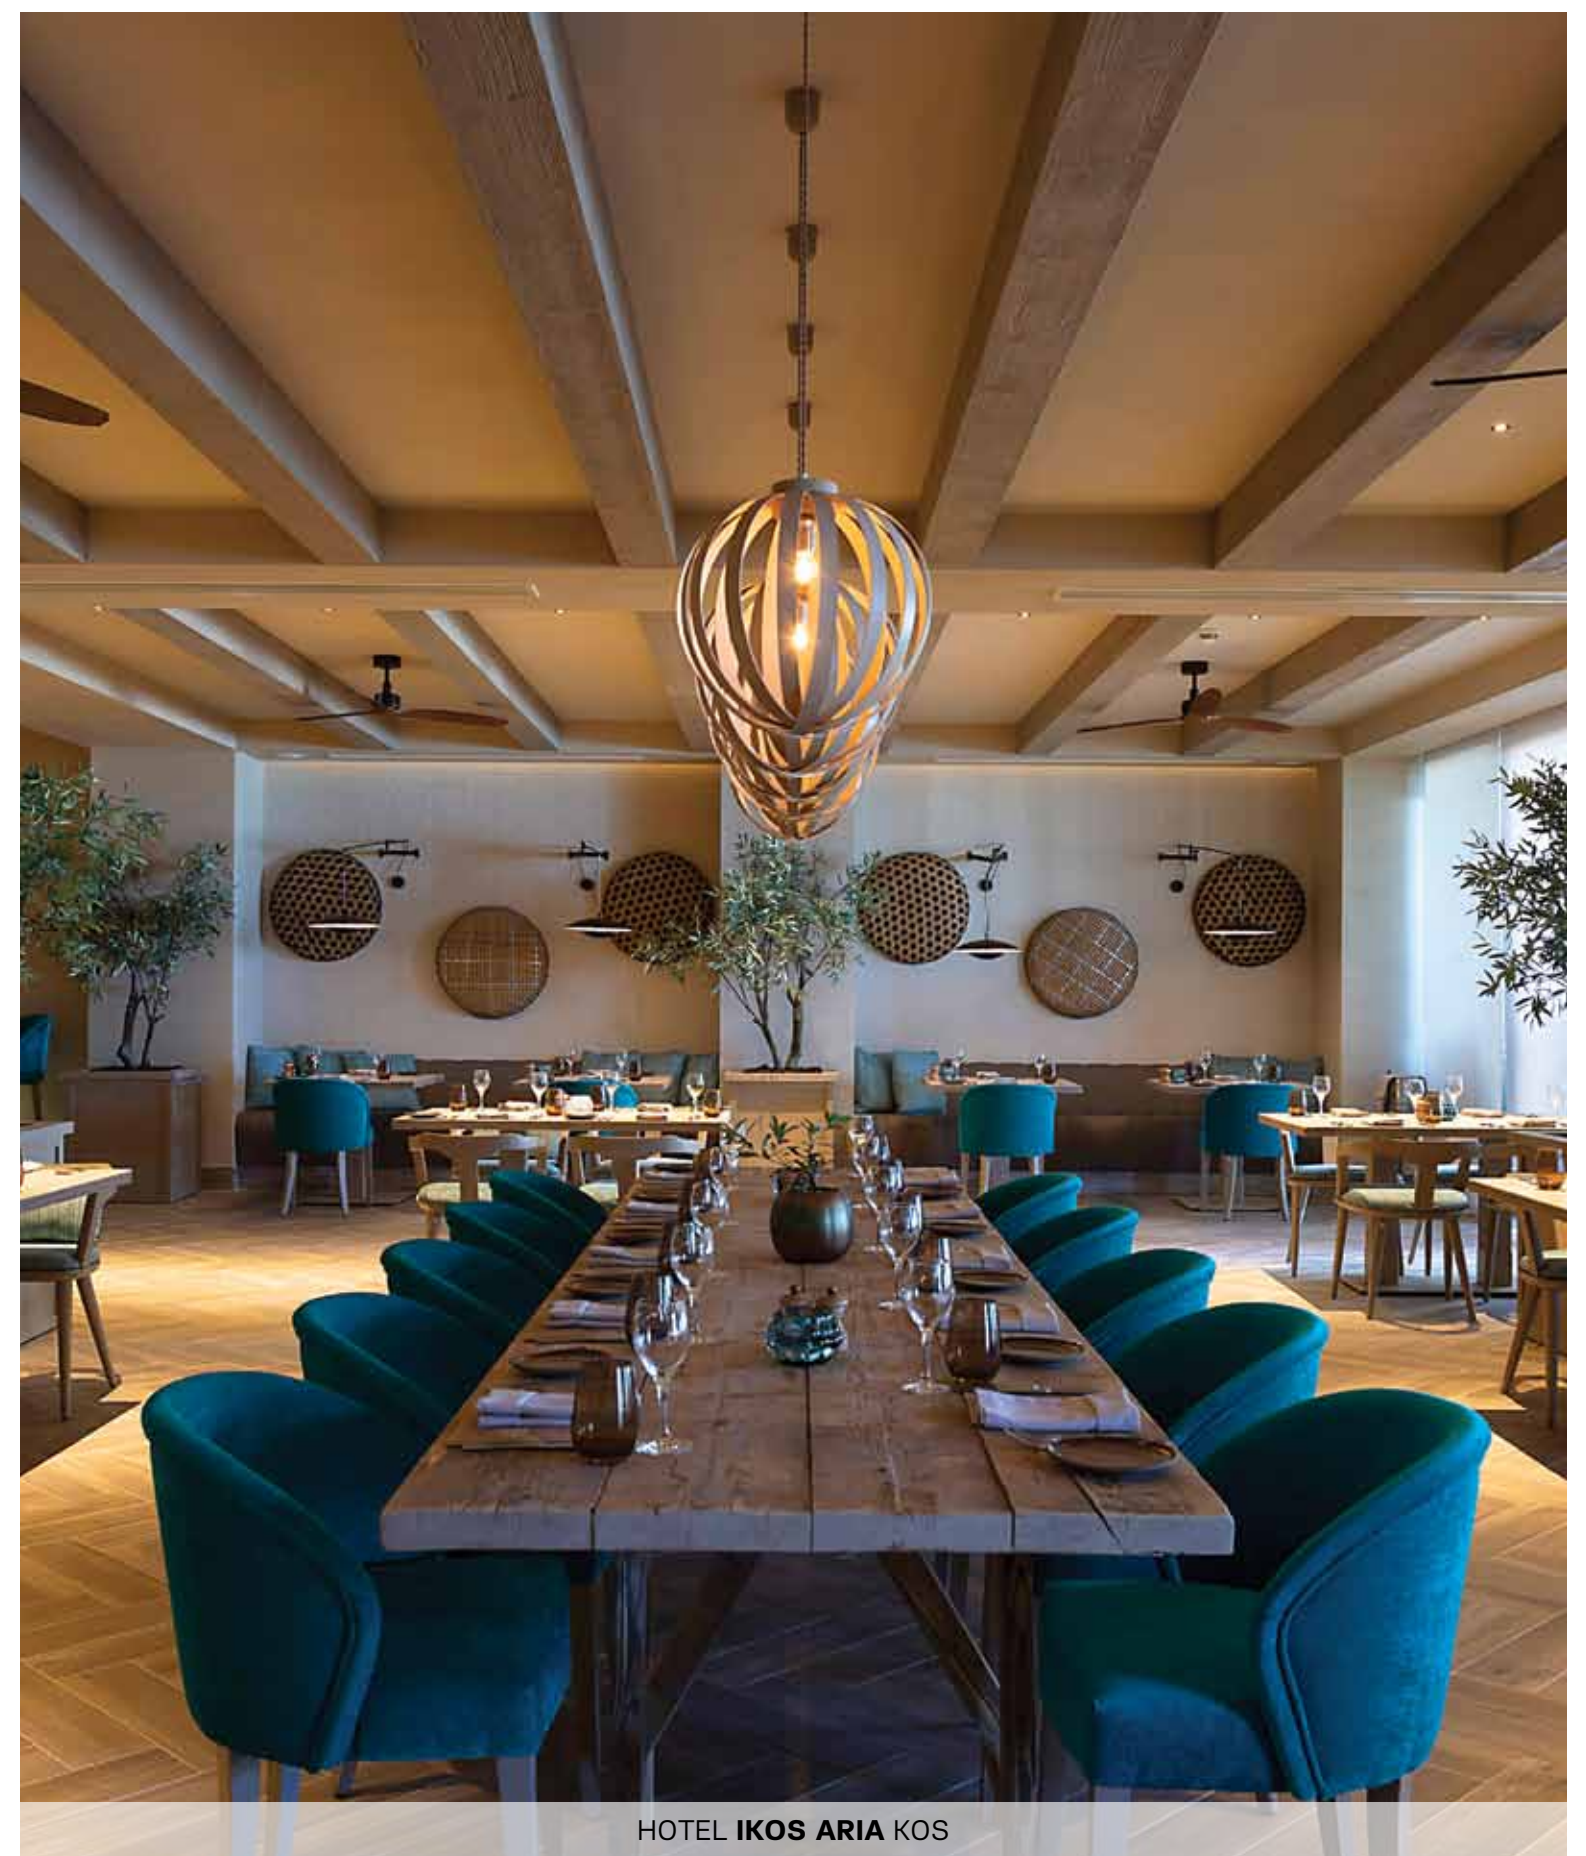

HOTEL IKOS ARIA KOS