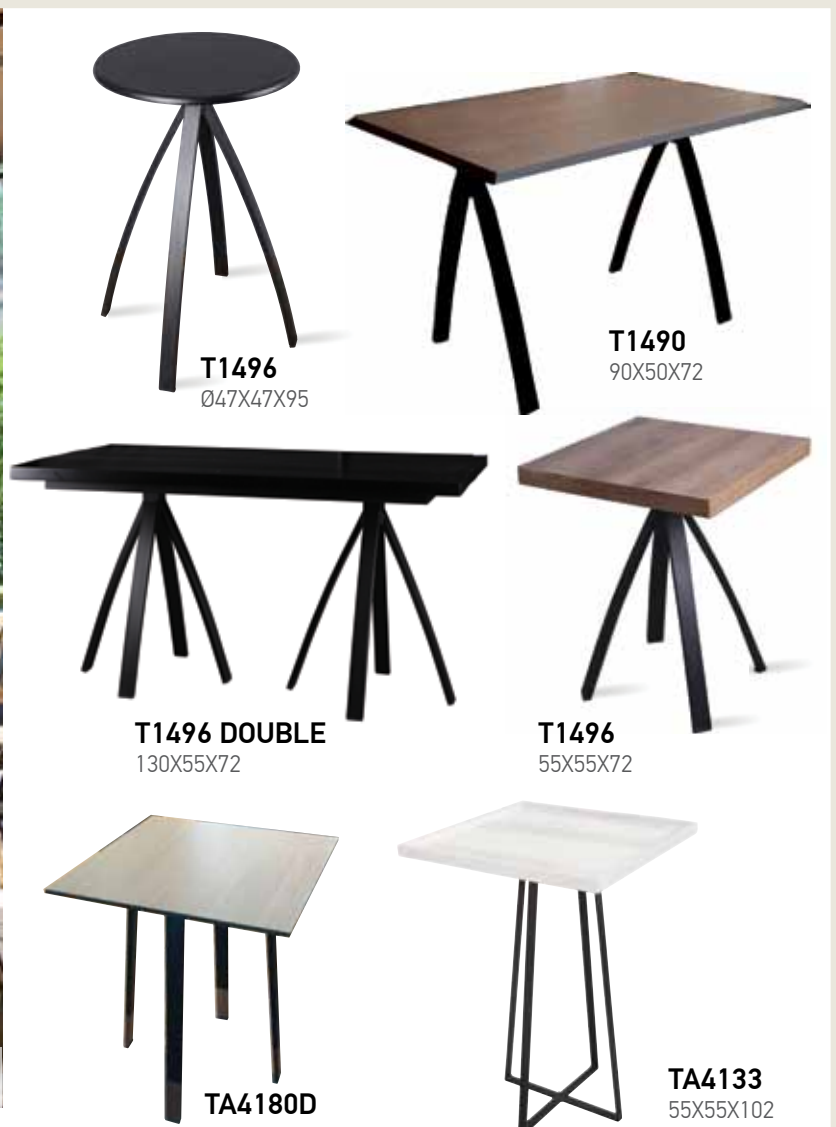

RESTAURANT **COOK & GRILL** ATHENS

BAR RESTAURANT **ANGELS**

HOTEL **IBIS** ATHENS

RESTAURANT **TO KAPLANI** ATHENS

RESTAURANT GRASSHOPPER THESSALONIKI

T1496
Ø47X47X95

T1490
90X50X72

T1496 DOUBLE
130X55X72