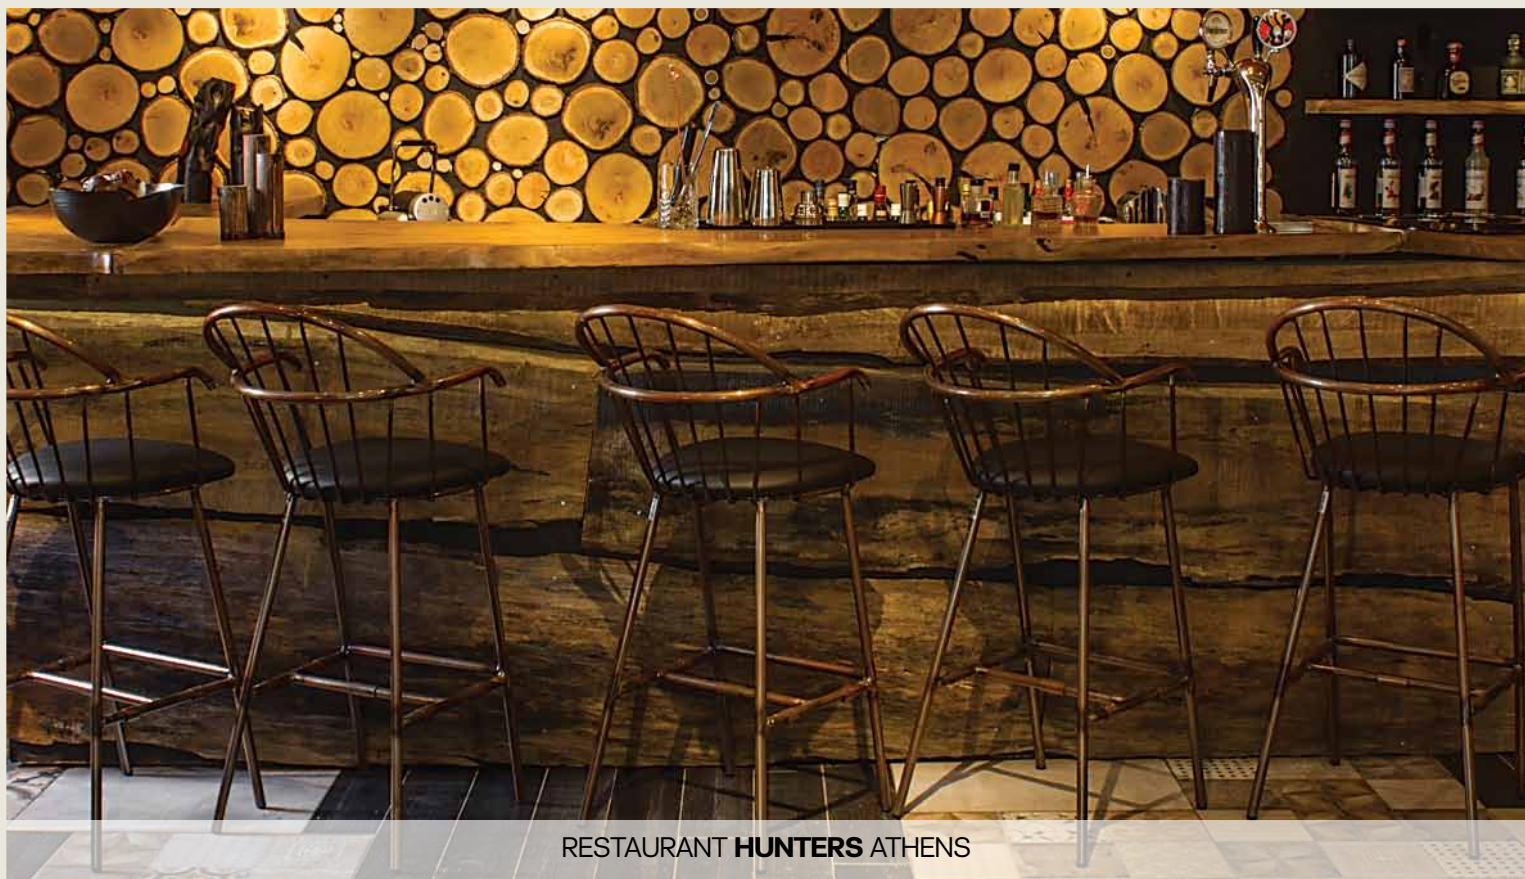

S3418
41X41X105

ST025A
46X63X110

ST025
46X63X110

ST529
52X52X96

ST536
50X62X100

CAFE BAR DARLING ATHENS

RESTAURANT HUNTERS ATHENS

RESTAURANT COOK & GRILL ATHENS