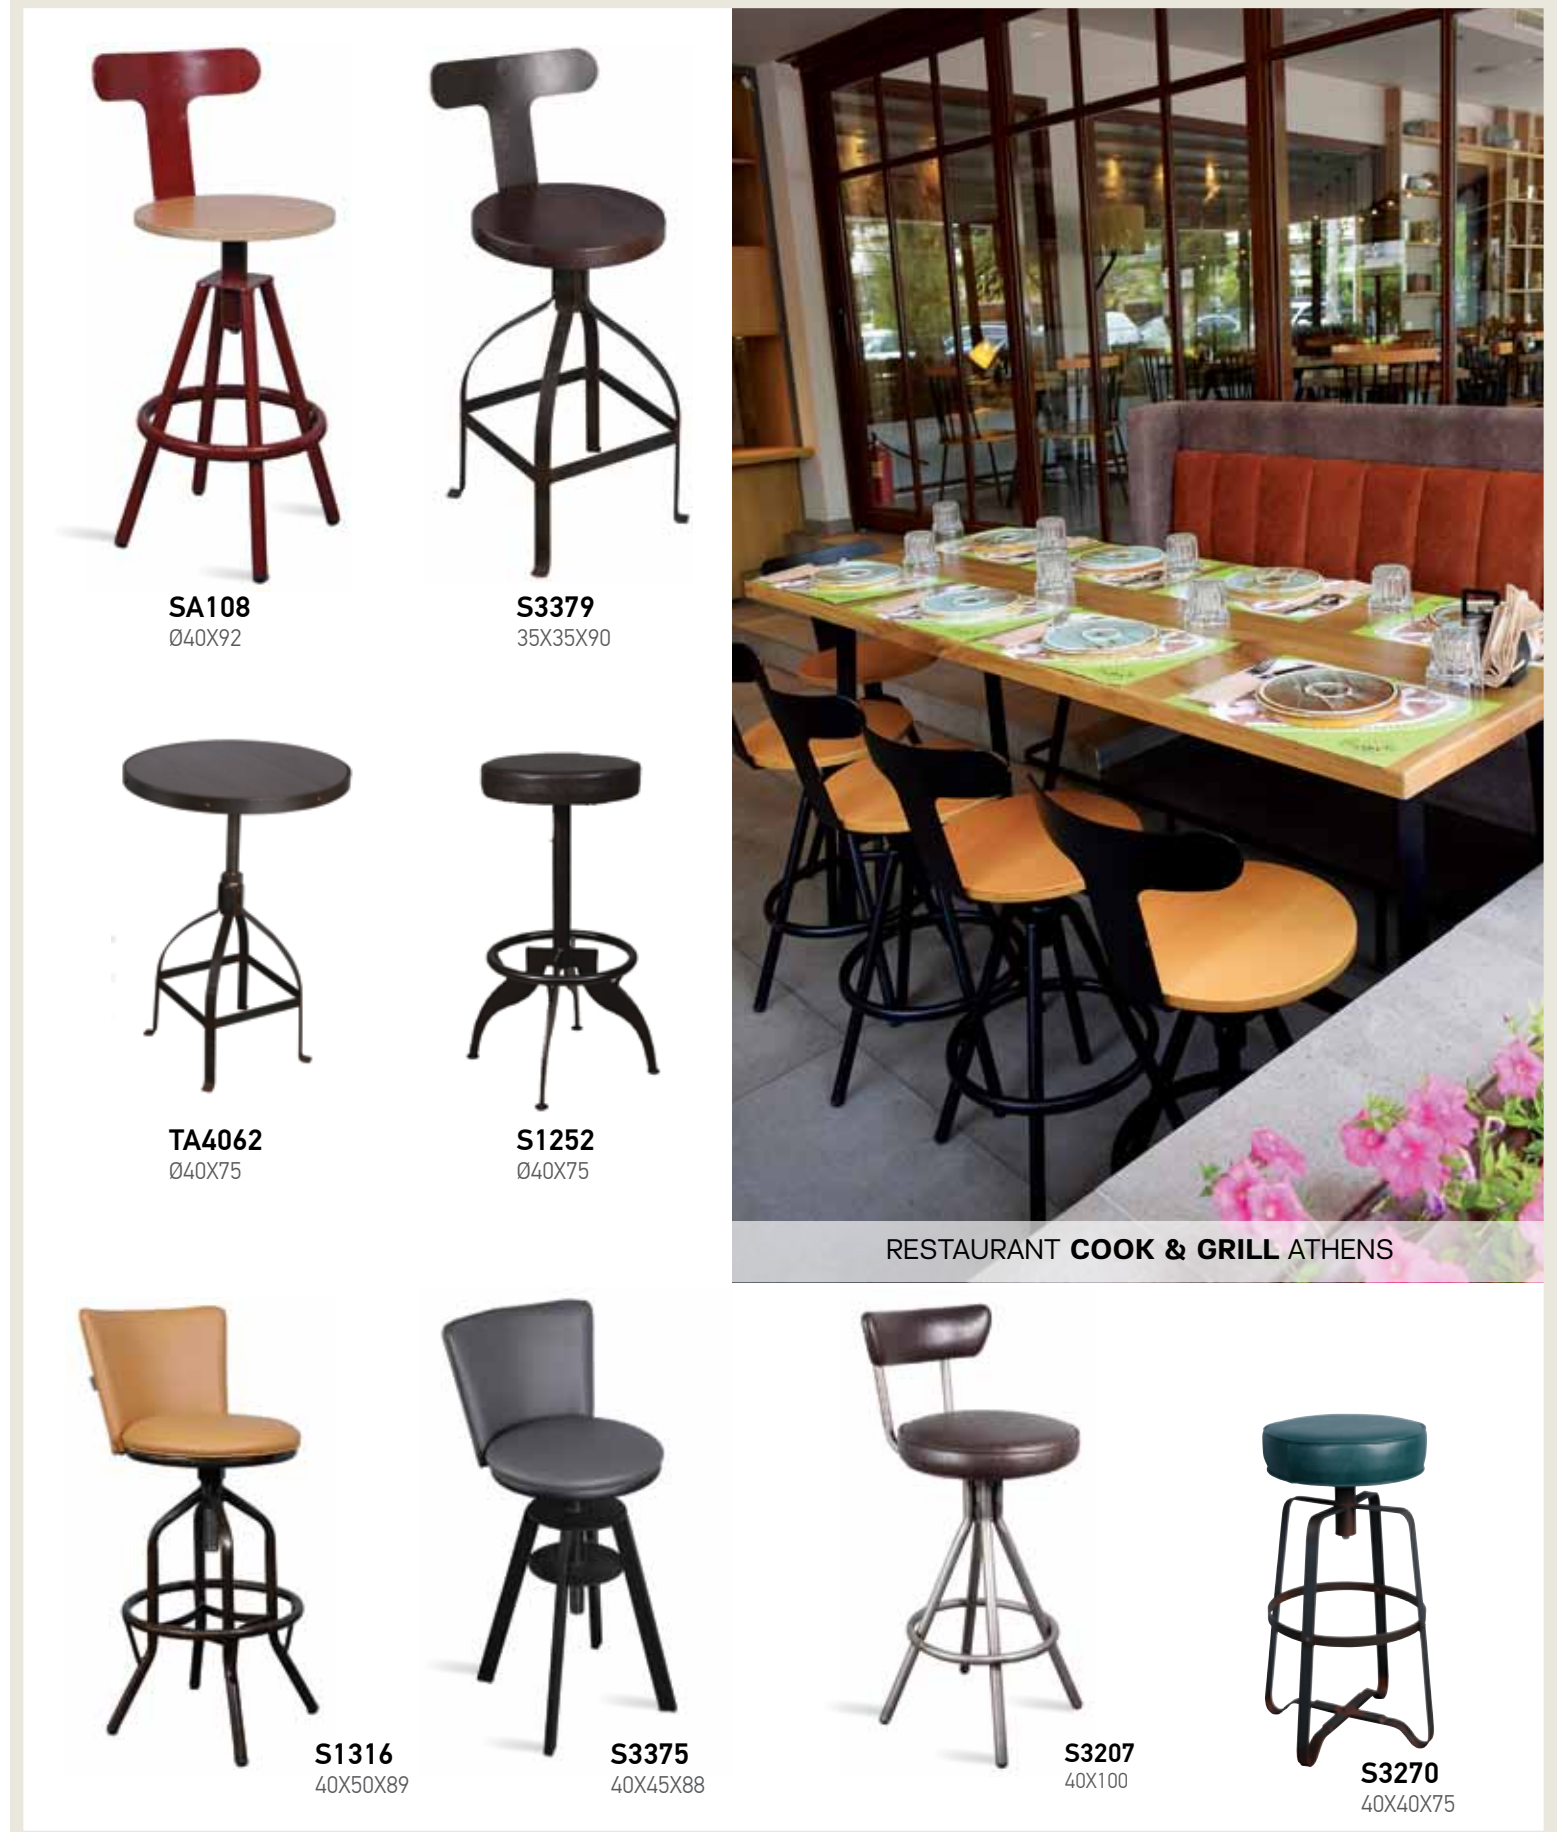

S3418
41X41X105

ST025A
46X63X110

ST025
46X63X110

ST529
52X52X96

ST536
50X62X100

CAFE BAR DARLING ATHENS

RESTAURANT HUNTERS ATHENS

RESTAURANT COOK & GRILL ATHENS