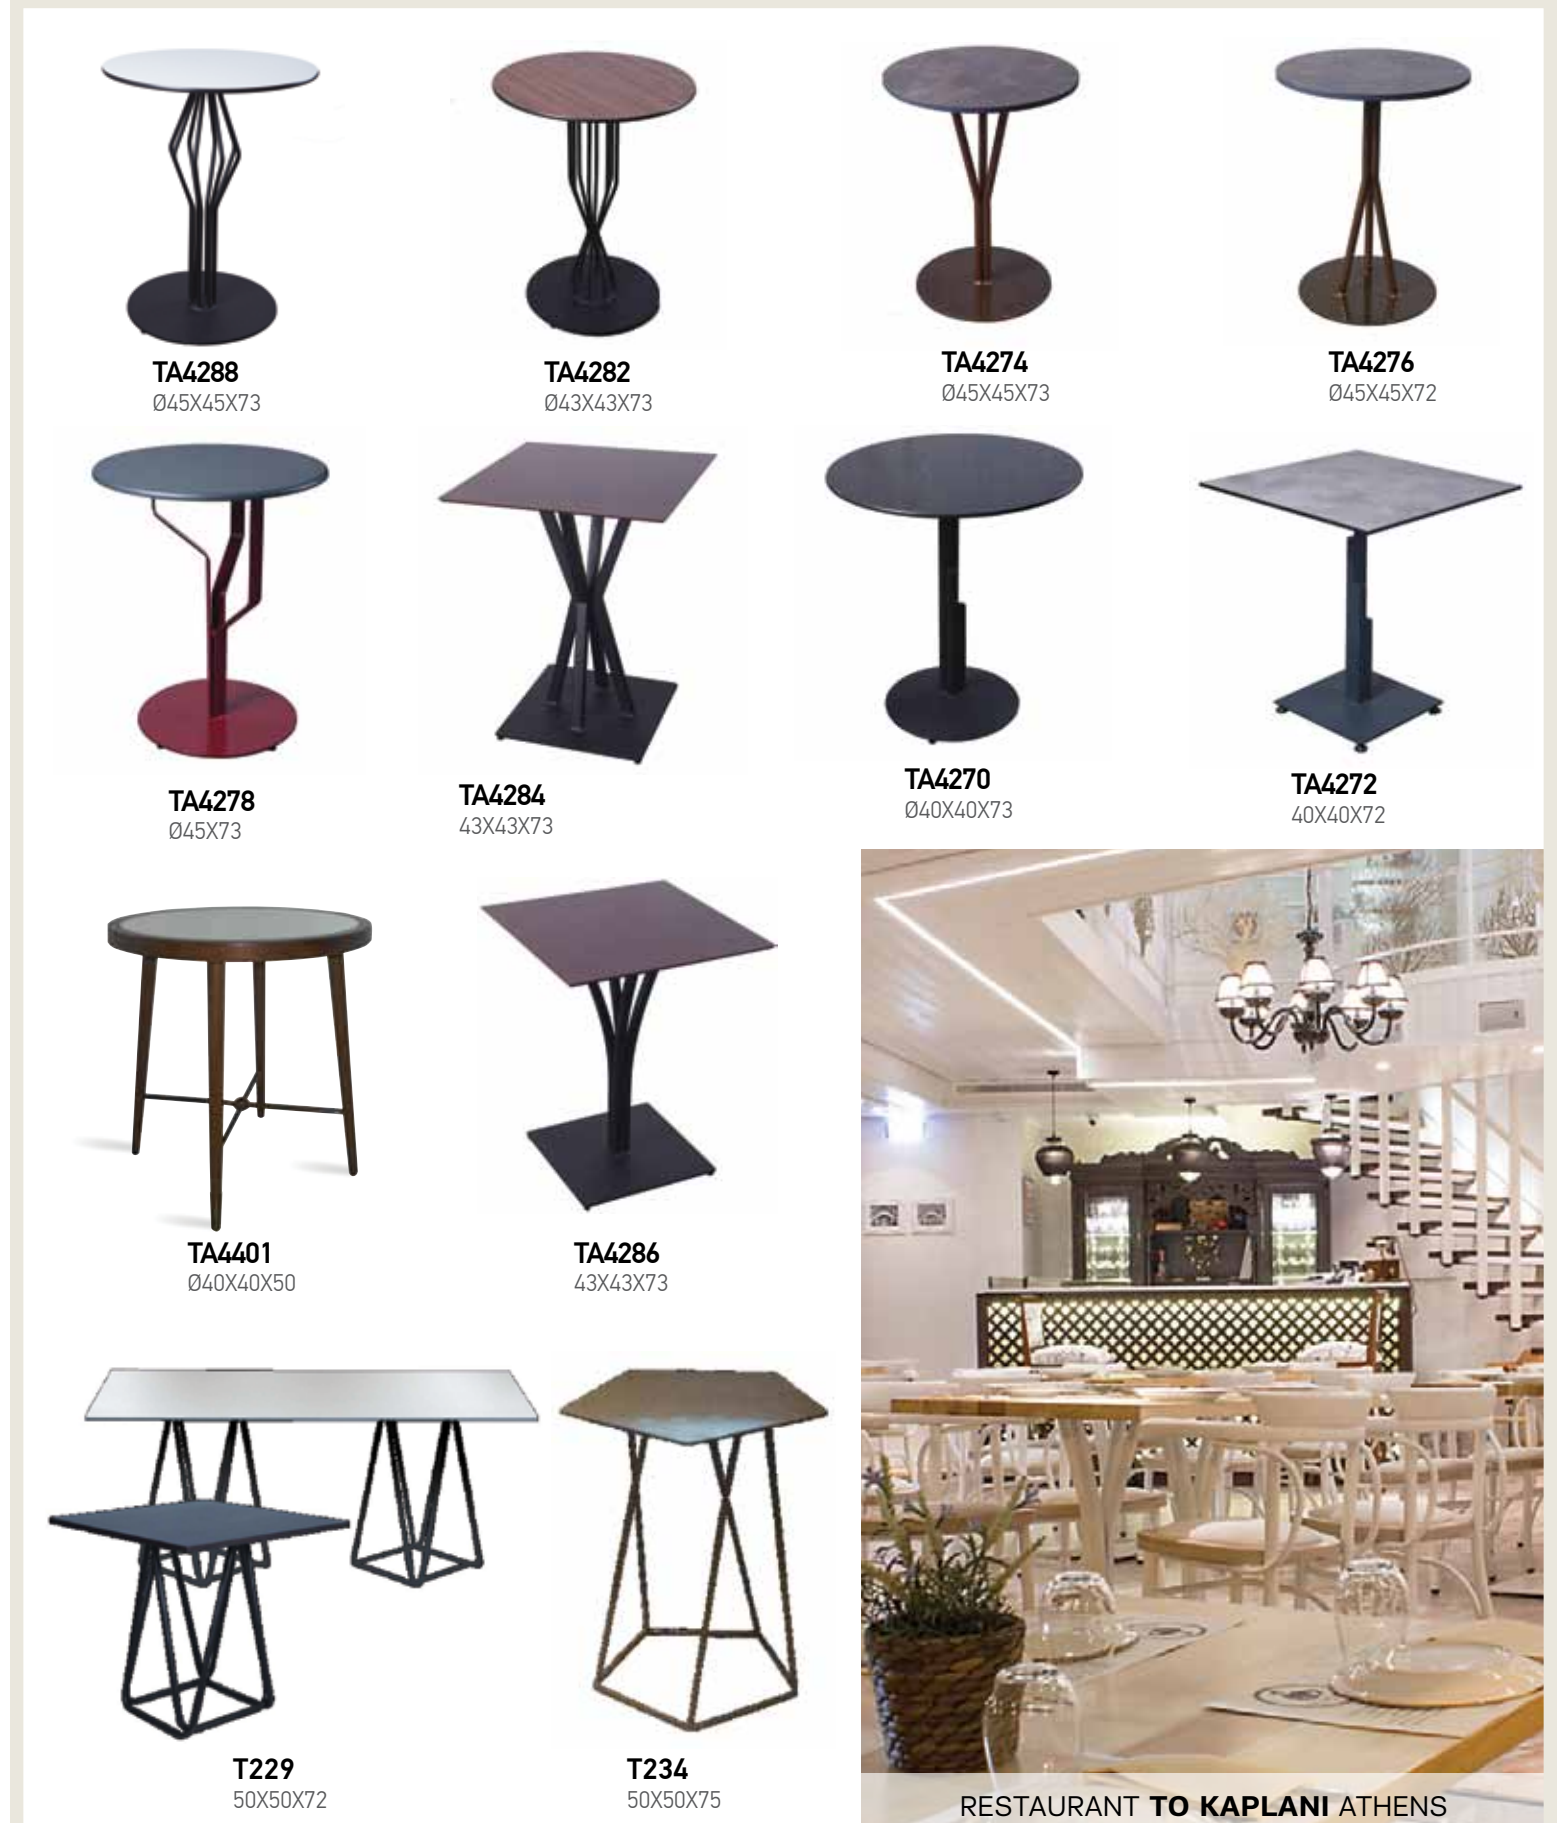

RESTAURANT **COOK & GRILL** ATHENS

BAR RESTAURANT **ANGELS**

HOTEL **IBIS** ATHENS

RESTAURANT **TO KAPLANI** ATHENS

RESTAURANT GRASSHOPPER THESSALONIKI

T1496
Ø47X47X95

T1490
90X50X72

T1496 DOUBLE
130X55X72