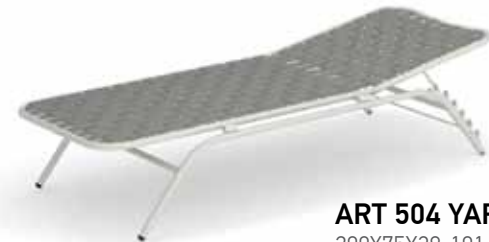

ART 790 RIO

ART SHINE
209X77X97

ART 980 SHADE
200X200X240 | Ø38

ART 468 ROUND
78X160X77

ART 504 YARD
200X75X38-101

ART 507 YARD

ART 509 YARD
Ø 50X50

ART 196 HOLLY
45X45X43