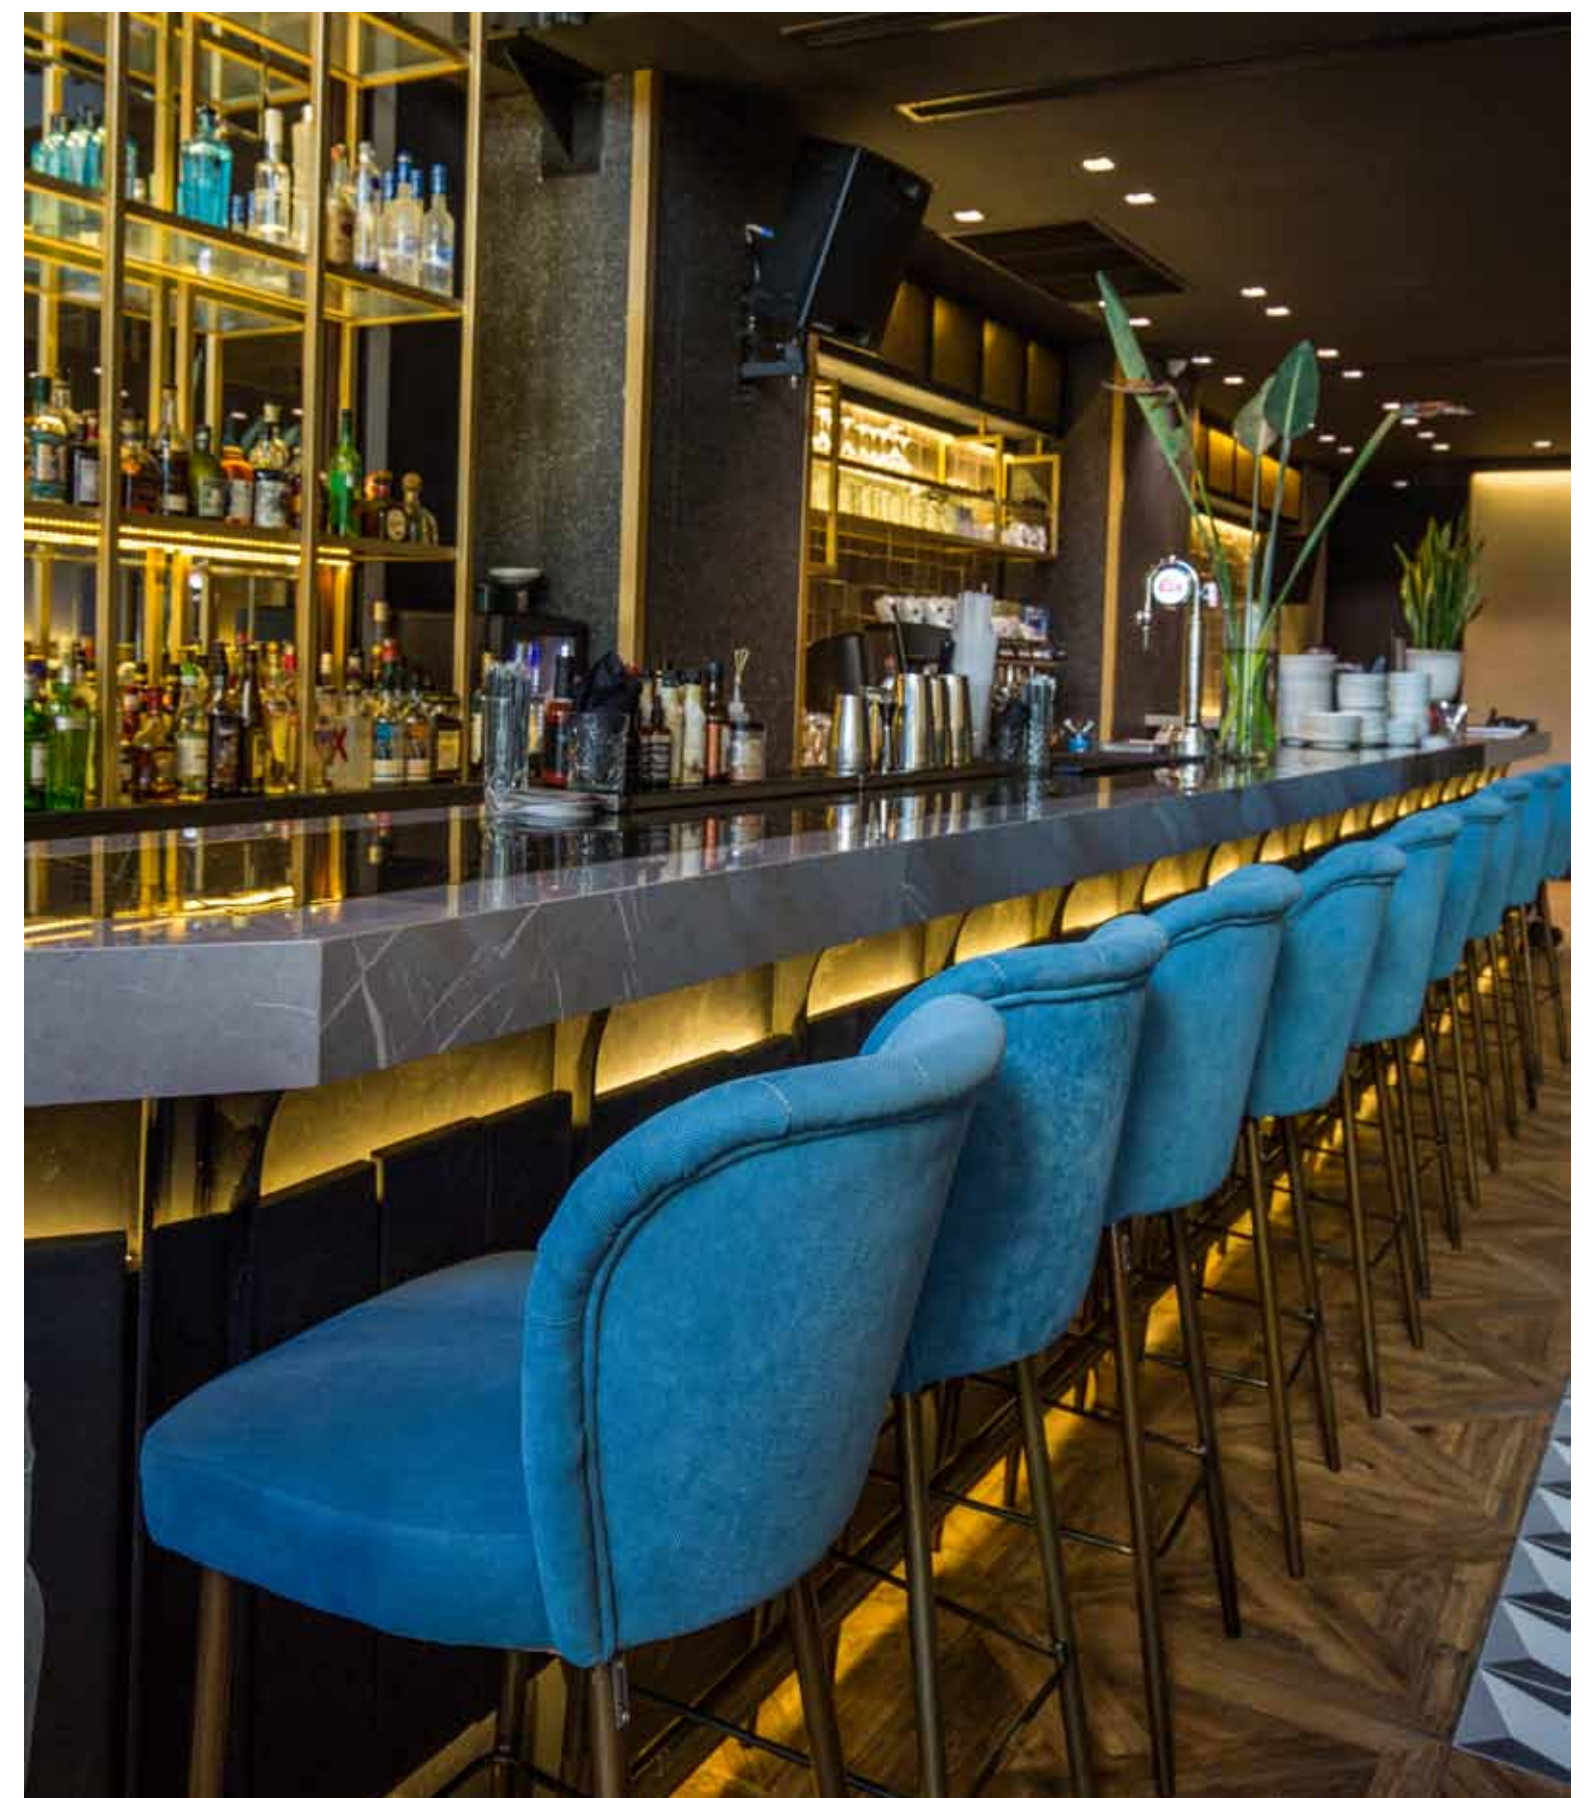

S3418
41X41X105

ST025A
46X63X110

ST025
46X63X110

ST529
52X52X96

ST536
50X62X100

CAFE BAR DARLING ATHENS

RESTAURANT HUNTERS ATHENS

RESTAURANT COOK & GRILL ATHENS