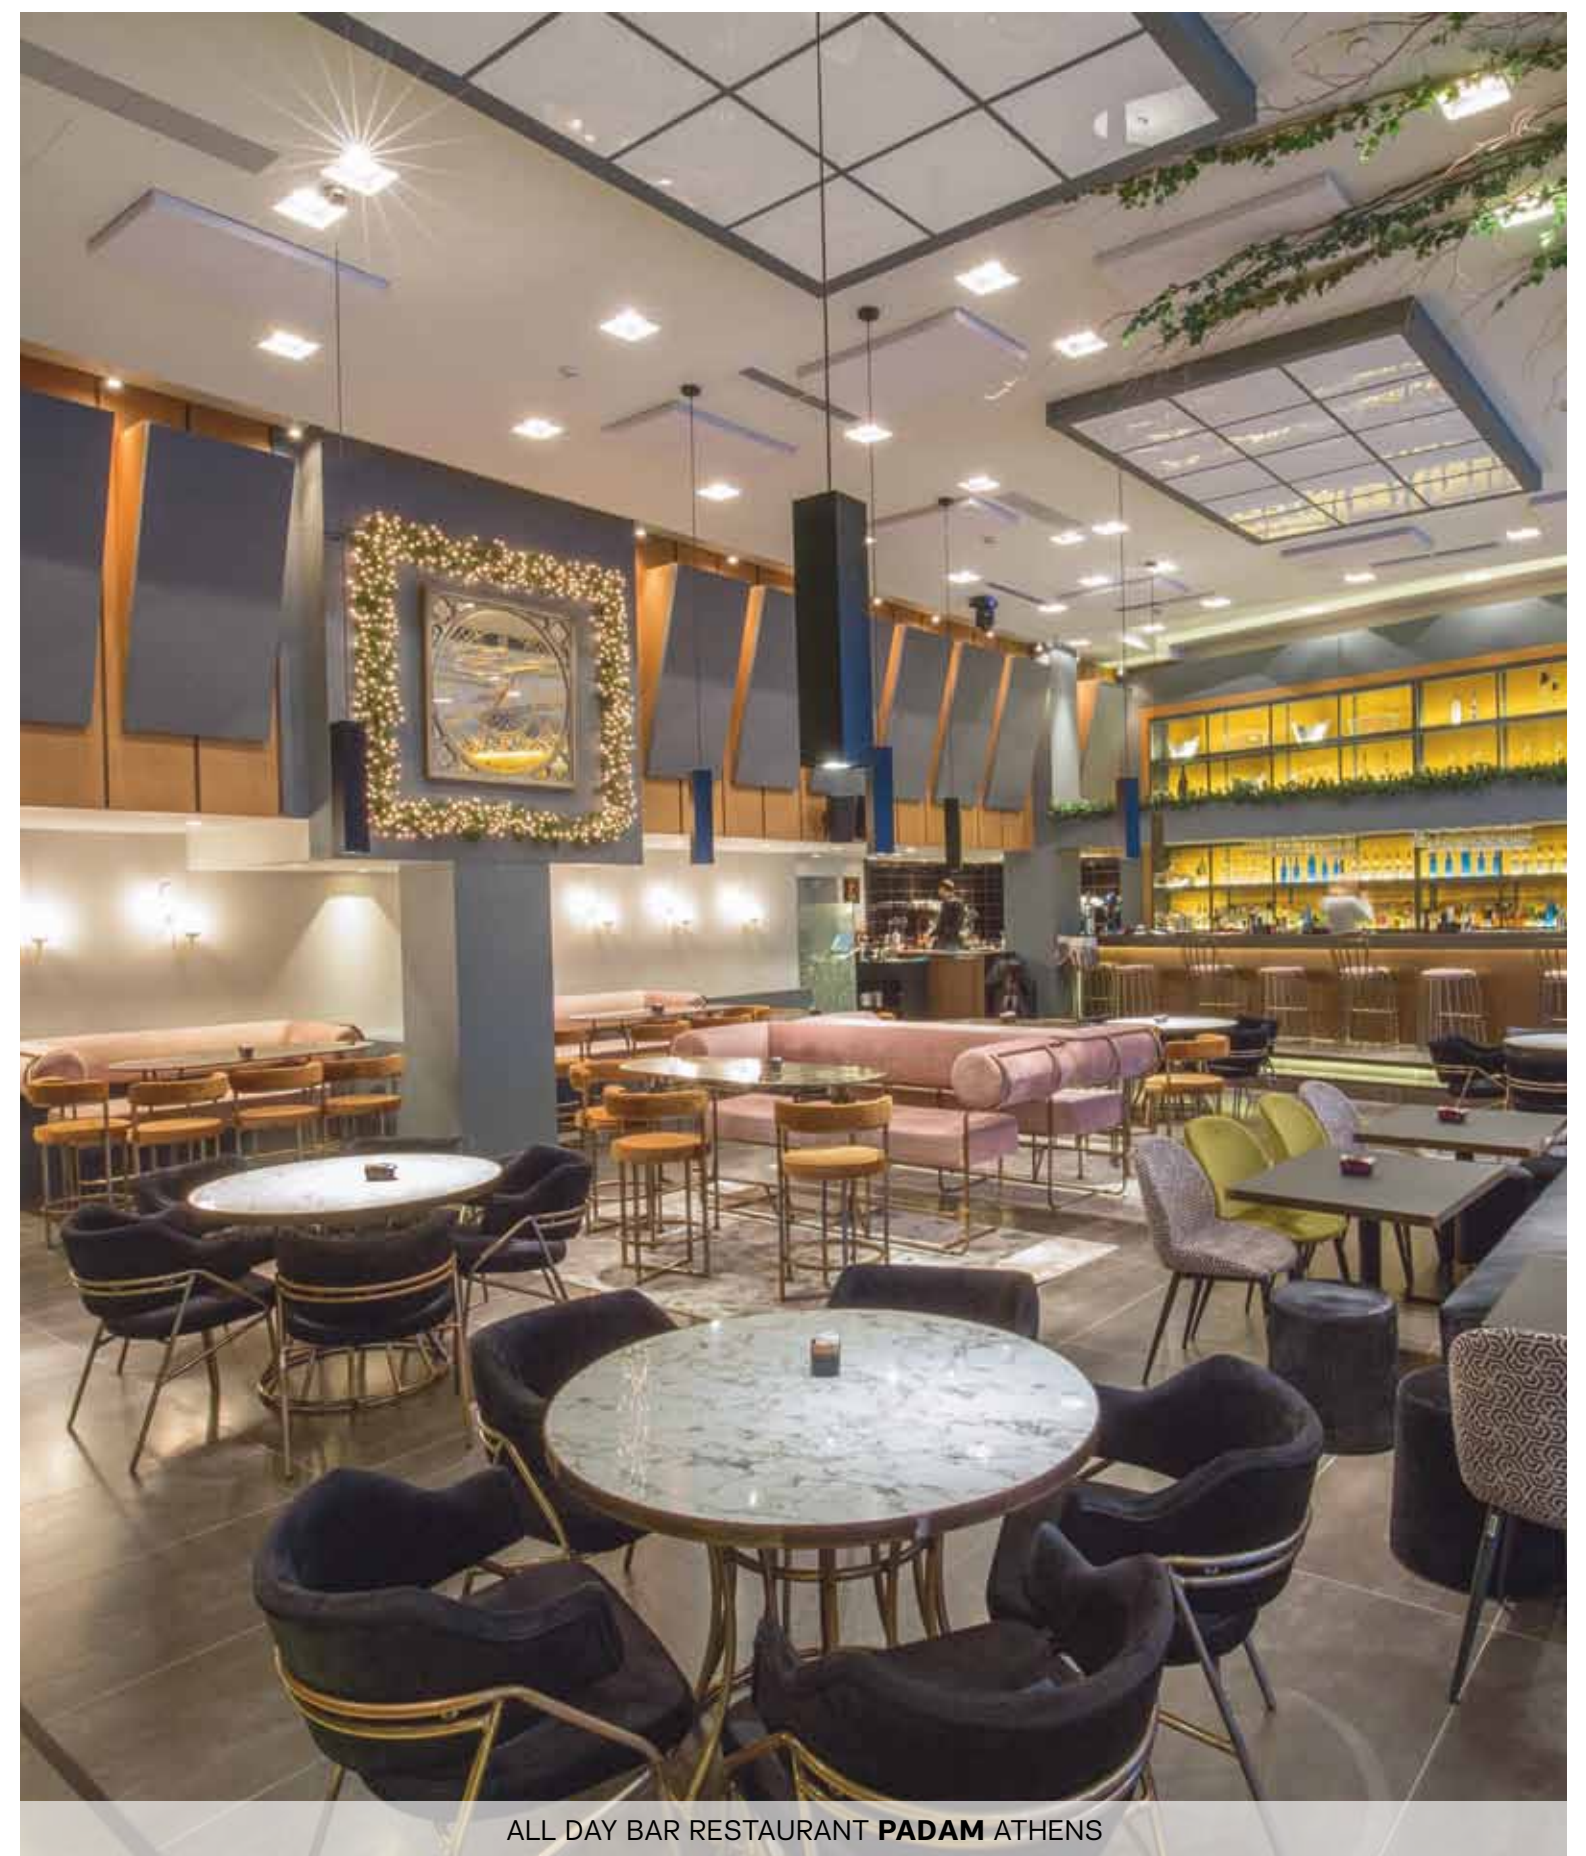

ALL DAY BAR RESTAURANT **PADAM** ATHENS