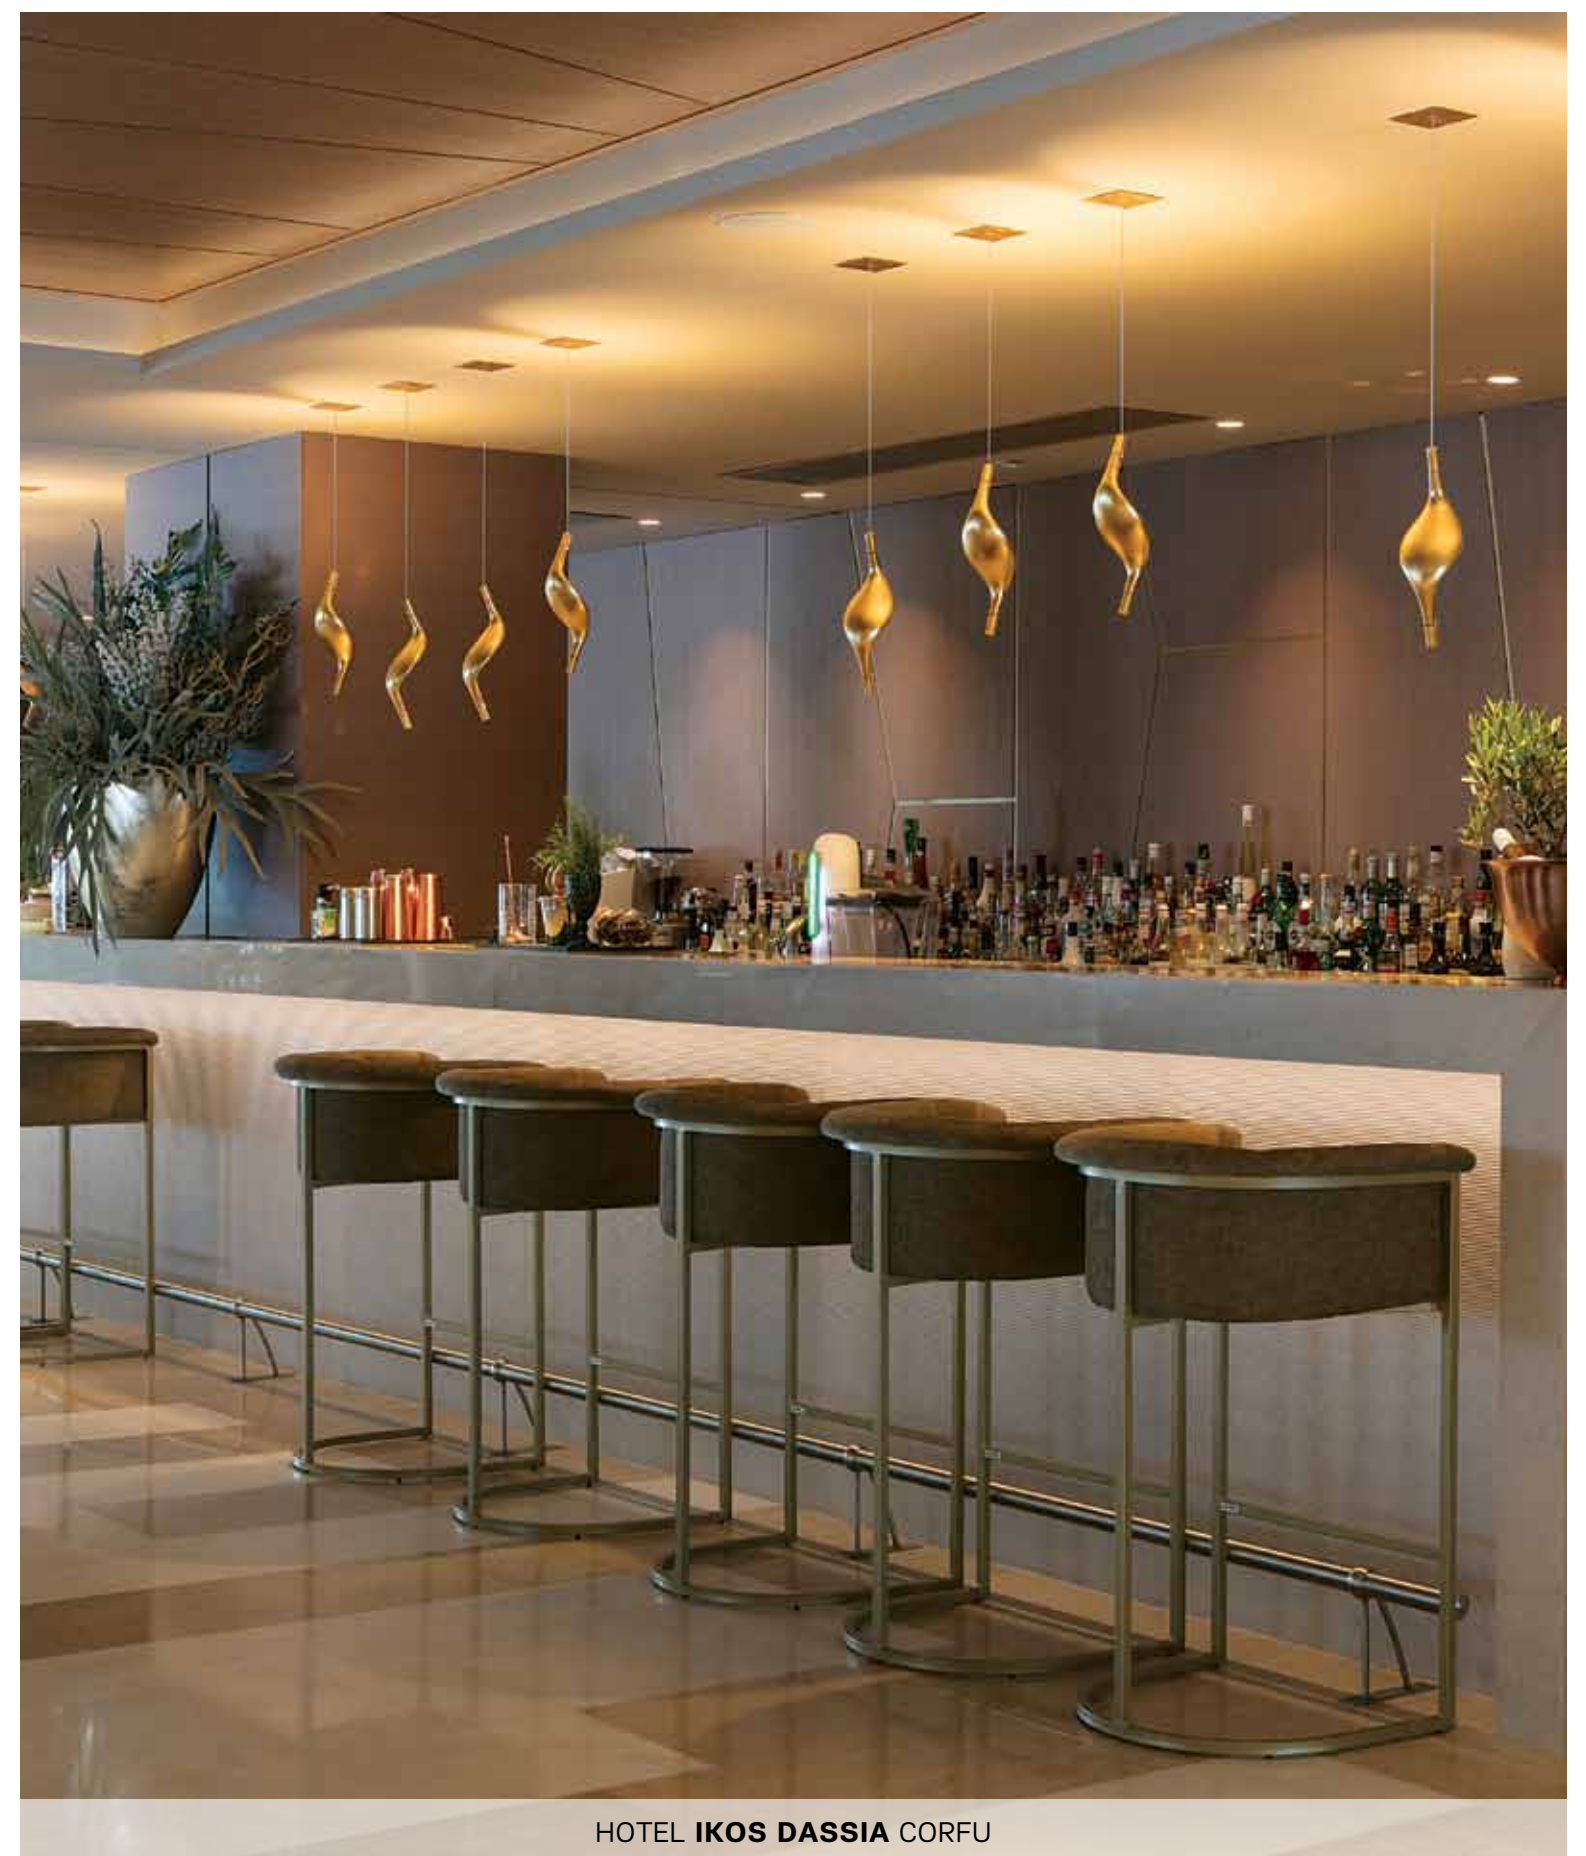

HOTEL IKOS DASSIA CORFU