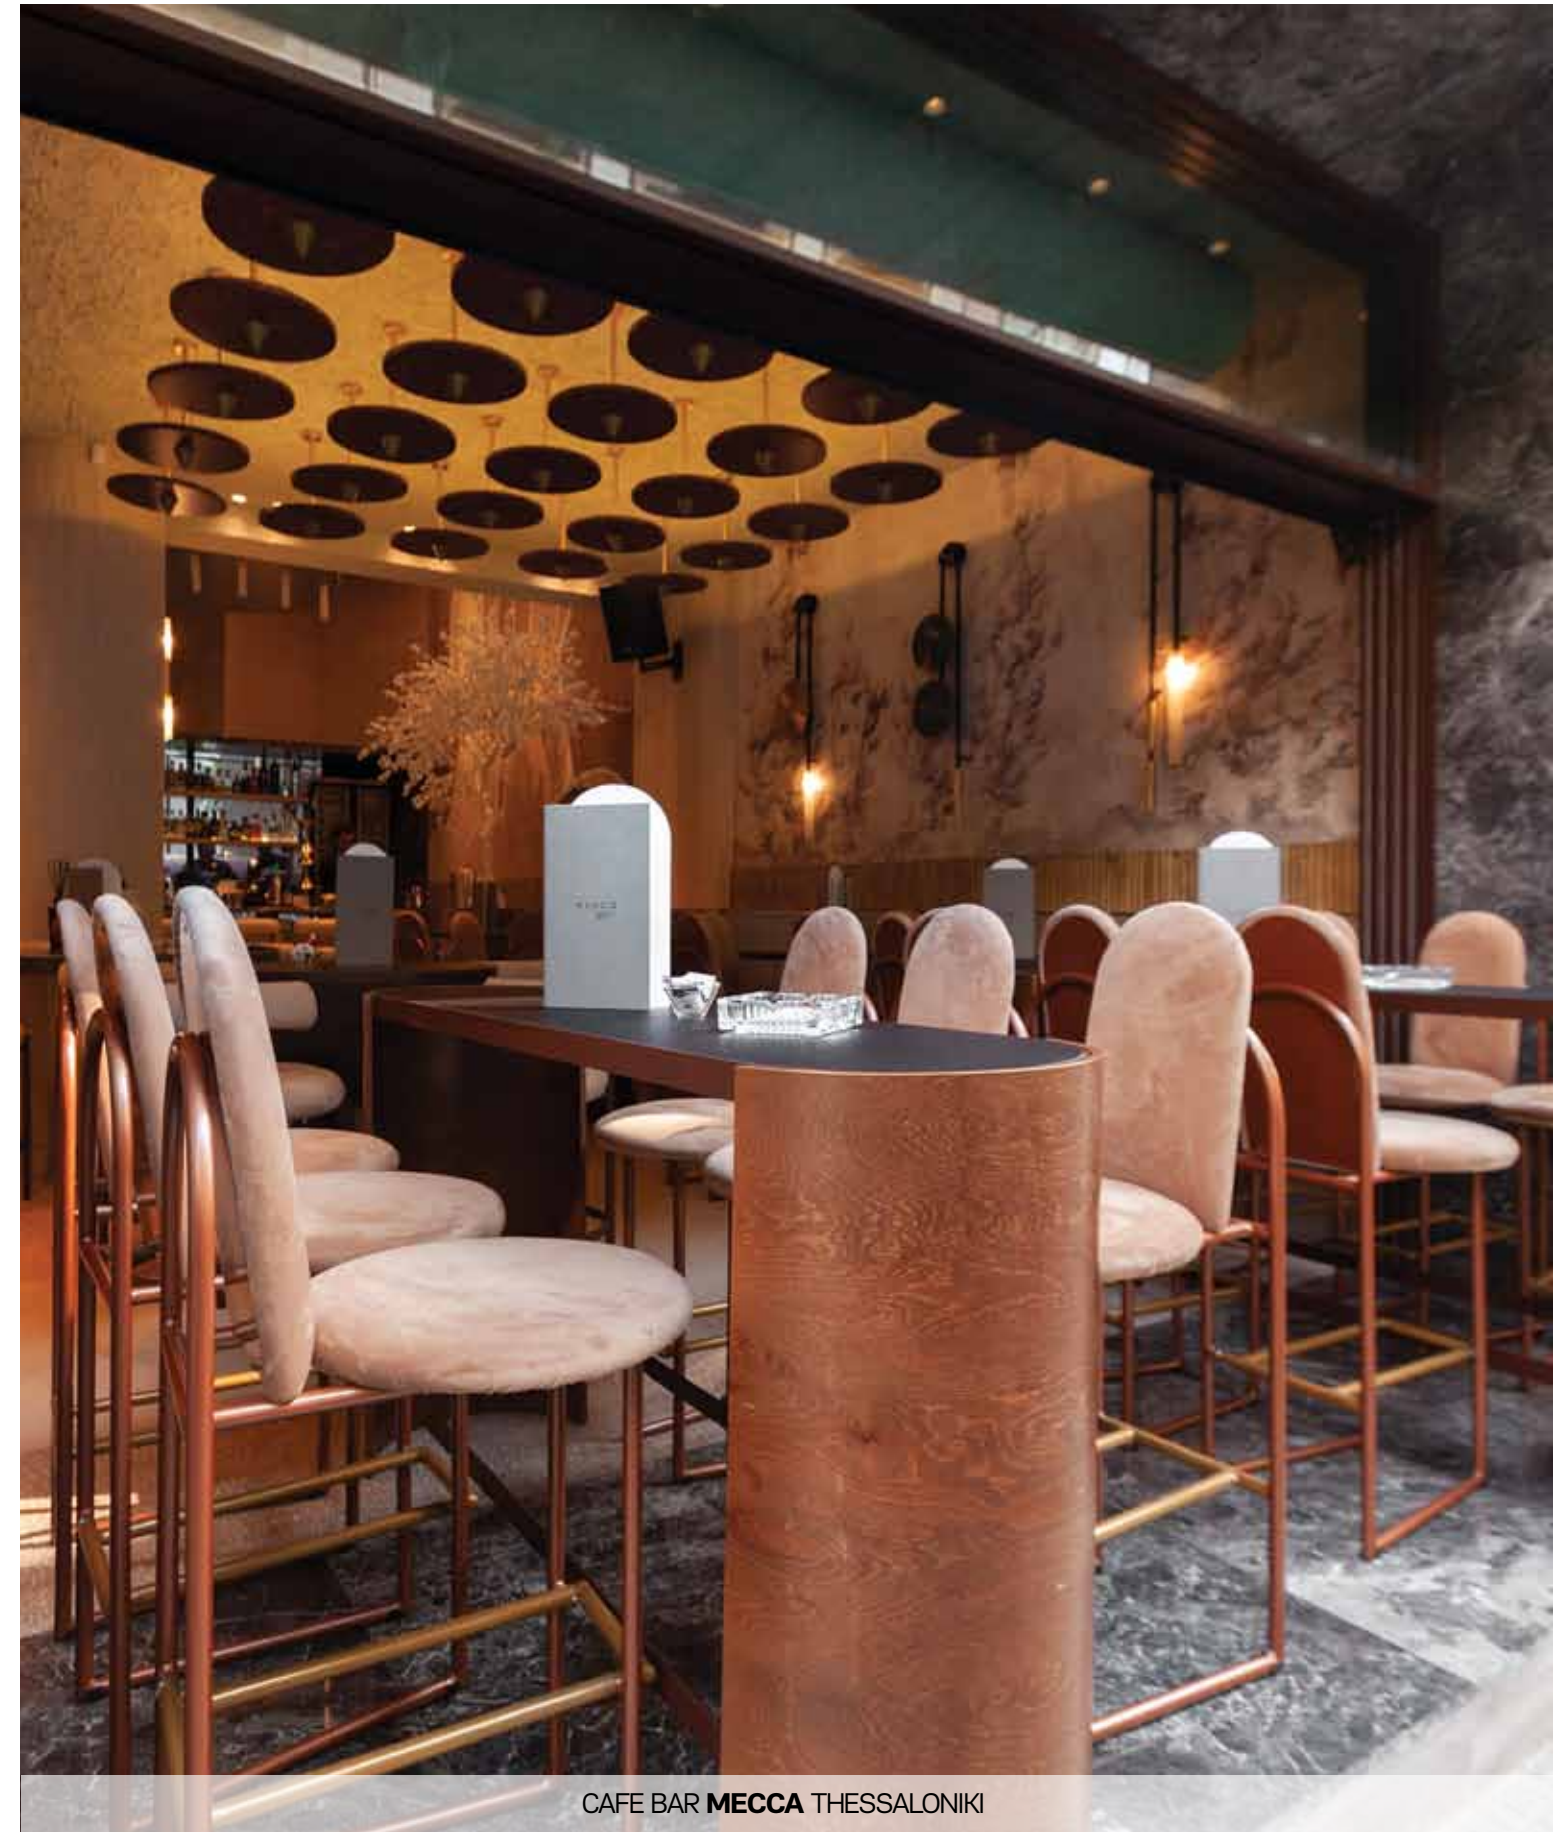

BAR RESTAURANT **ALICE IN WONDERLAND** ATHENS

CAFE BAR **MECCA** THESSALONIKI