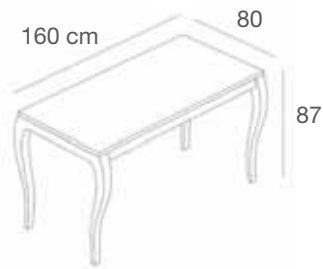

ARGENTO

ZEROT1NB/L

Tavolo grande con gambe in stile "new barocco", piano in nobilitato lucido, gambe laccate lucide

Large table with glossy lacquered legs in "new barocco" style and glossy faced top
L.160 x P.80 x H.87 cm