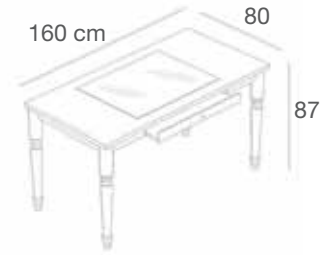

TAVOLI "NEW COUNTRY"
"NEW COUNTRY" TABLES