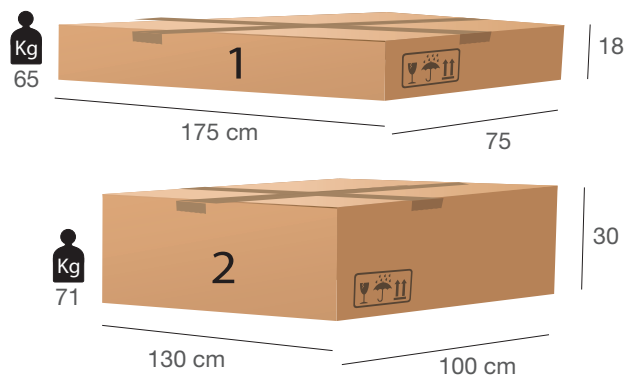

ZEROBC/LEPL

Banco cassa in nobilitato lucido
con inserto frontale rivestito in ecopelle stampa cocodrillo lucida
Cash counter in glossy faced panel
with frontal inset in synthetic croc printed glossy leather
L.160 x P.70 x H.100 cm

IMBALLO
PACKAGE

DISPONIBILE A MAGAZZINO
AVAILABLE IN STOREROOM

ZERORC2/L

Mobile retrocassa con due cassetti e ripiani in nobilitato lucido
Caseback with two drawers and shelves, in faced glossy panel.
L.100 x P.45 x H.100 cm