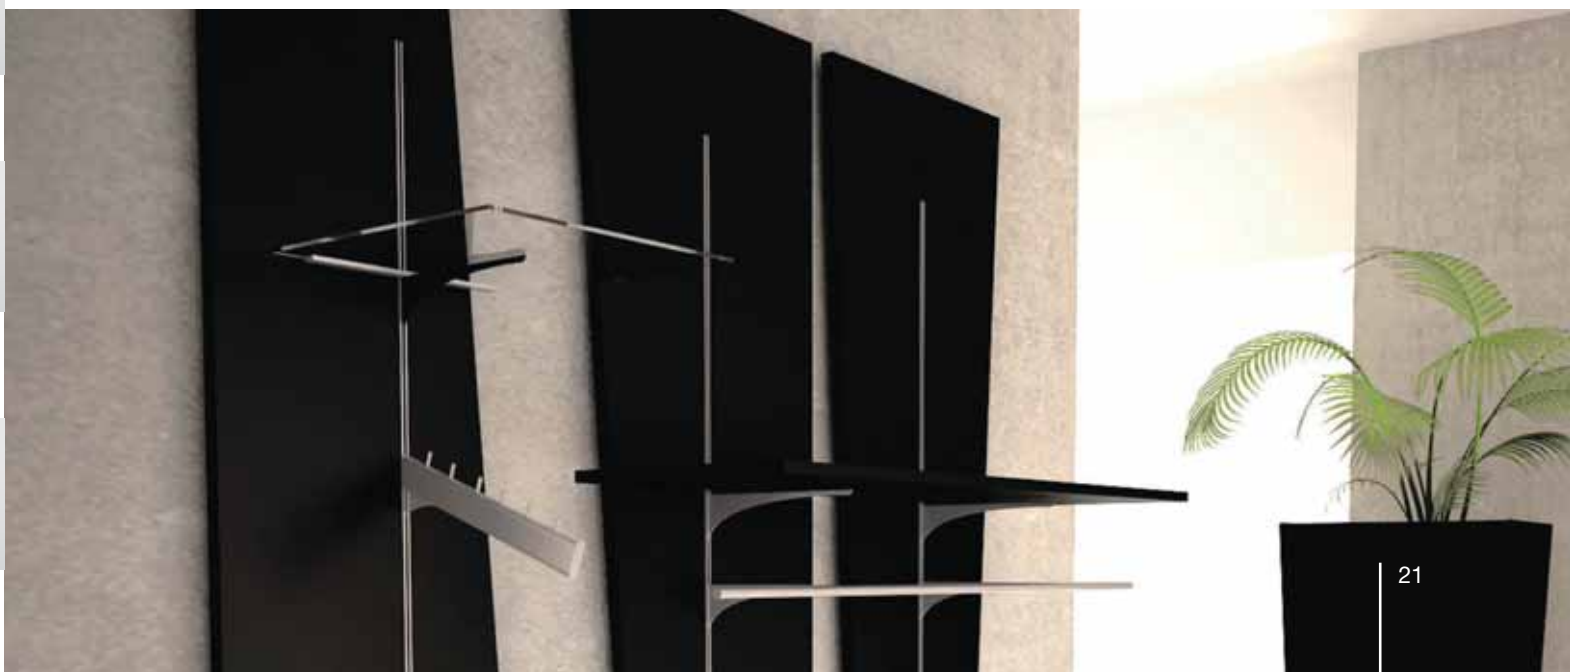

ZEROBLIST

Portablisters per tubo ovale 30 x 15 mm finitura cromo opaco
Blisterholder for oval tube 30 x 15 mm matt chromium finishing
L.20 cm