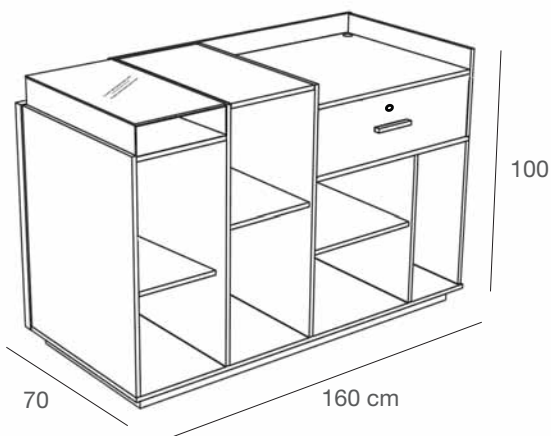

BANCO CASSA ZERO
CASH COUNTER ZERO

ZERORC1/L

Mobile retrocassa con un cassetto e ripiani in nobilitato lucido
Caseback with one drawer and shelves, in faced glossy panel.
L.100 x P.45 x H.100 cm

ZEROBC/LEPL

Banco cassa in nobilitato lucido
con inserto frontale rivestito in ecopelle stampa cocodrillo lucida
Cash counter in glossy faced panel
with frontal inset in synthetic croc printed glossy leather
L.160 x P.70 x H.100 cm

ZEROBC/ST

Banco cassa in nobilitato lucido
con inserto frontale laminato Vera Pietra
Cash counter in glossy faced panel
with frontal inset in Real Stone veneered panel
L.160 x P.70 x H.100 cm

ZEROTOP/N

Ponte removibile in nobilitato opaco
Removable bridge in opaque faced panel
L.75 x P.68 x H.15 cm