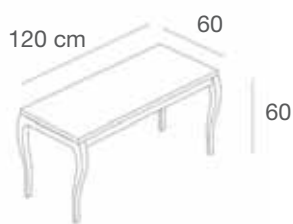

ZEROT120NB/L - ZEROT80NB/L

Tavolo desk con gambe in stile "new barocco", piano in nobilitato lucido, gambe laccate lucide

Desk table with glossy lacquered legs in "new barocco" style and glossy faced top
L.120 x P.60 x H.87 cm
L.80 x P.60 x H.87 cm