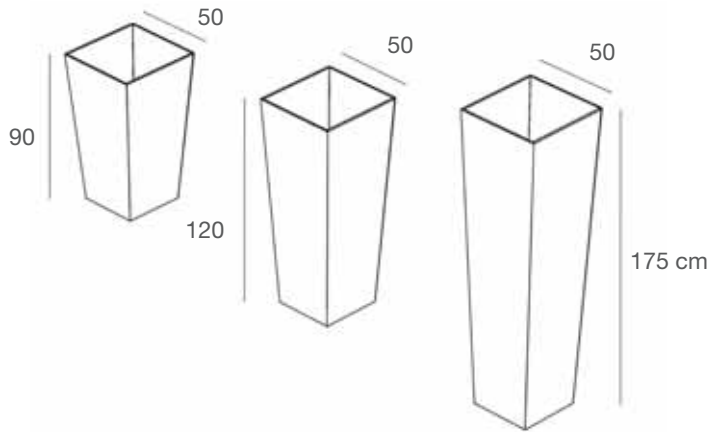

L.125 x P.55 x H.245 cm

NOBILITATI
FACED PANELS

BIANCO LUCIDO
GLOSSY WHITE

NERO LUCIDO
GLOSSY BLACK

VASI - ISOLE - SPECCHI
POTS - ISLANDS - MIRRORS

ZEROV1/L

Vaso in nobilitato lucido
 Con cesta impermeabile in ferro per alloggiamento pianta
Pot in glossy faced panel
With waterproof iron basket for plant placement.
 H.175 x P.50 cm

ZEROV2/L

Vaso in nobilitato lucido
 Con cesta impermeabile in ferro per alloggiamento pianta
Pot in glossy faced panel
With waterproof iron basket for plant placement.
 H.120 x P.50 cm

ZEROV3/L

Vaso in nobilitato lucido
 Con cesta impermeabile in ferro per alloggiamento pianta
Pot in glossy faced panel
With waterproof iron basket for plant placement.
 H.90 x P.45 cm