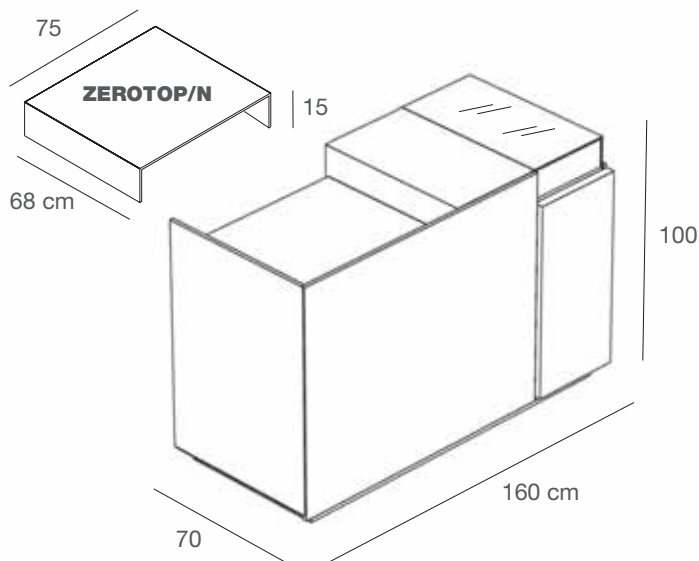

BANCO CASSA ZERO
CASH COUNTER ZERO

ZERORC1/L

Mobile retrocassa con un cassetto e ripiani in nobilitato lucido
Caseback with one drawer and shelves, in faced glossy panel.
L.100 x P.45 x H.100 cm

ZEROBC/LEPL

Banco cassa in nobilitato lucido
con inserto frontale rivestito in ecopelle stampa cocodrillo lucida
Cash counter in glossy faced panel
with frontal inset in synthetic croc printed glossy leather
L.160 x P.70 x H.100 cm

ZEROBC/ST

Banco cassa in nobilitato lucido
con inserto frontale laminato Vera Pietra
Cash counter in glossy faced panel
with frontal inset in Real Stone veneered panel
L.160 x P.70 x H.100 cm

ZEROTOP/N

Ponte removibile in nobilitato opaco
Removable bridge in opaque faced panel
L.75 x P.68 x H.15 cm