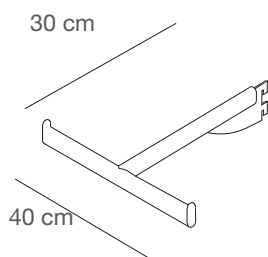

ZEROAPFZ

Appenderia frontale inclinata finitura cromo opaco
Tilted frontal crossbar matt chromium finishing
L.38 cm