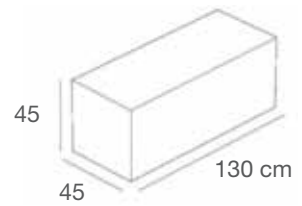

ZEROT1NC/LT

Tavolo con gambe in stile "new country", piano in nobilitato lucido, teca con vetro e cassetto gambe laccate lucide
Table with glossy lacquered legs in "new country" style and glossy faced top with glass window and drawer.
L.160 x P.80 x H.87 cm