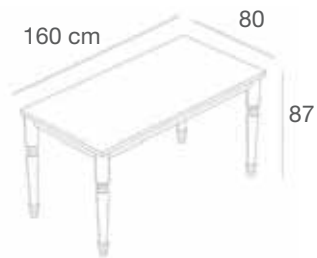

ZEROT1NC/L

Tavolo grande con gambe in stile "new country", piano in nobilitato lucido, gambe laccate lucide
Large table with glossy lacquered legs in "new country" style and glossy faced top
L.160 x P.80 x H.87 cm

ZEROT120NC/L - ZEROT80NC/L

Tavolo desk con gambe in stile "new country", piano in nobilitato lucido, gambe laccate lucide
Desk table with glossy lacquered legs in "new country" style and glossy faced top
L.120 x P.60 x H.87 cm
L.80 x P.60 x H.87 cm

ZEROT2NC/L

Tavolo matrioska medio con gambe in stile "new country", piano in nobilitato lucido, gambe laccate lucide
"Matrioska" medium table with glossy lacquered legs in "new country" style and glossy faced top
L.120 x P.60 x H.60 cm

ZEROT3NC/L

Tavolo matrioska piccolo con gambe in stile "new country", piano in nobilitato lucido, gambe laccate lucide
"Matrioska" small table with glossy lacquered legs in "new country" style and glossy faced top
L.90 x P.50 x H.40 cm

NOBILITATI
FACED PANELS