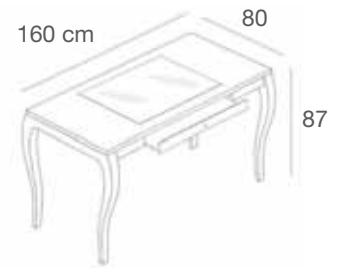

TAVOLI "NEW BAROCCO"
"NEW BAROCCO" TABLES