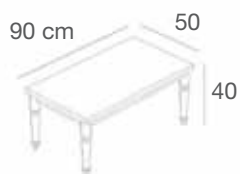

ZEROT2NC/L

Tavolo matrioska medio con gambe in stile "new country", piano in nobilitato lucido, gambe laccate lucide
"Matrioska" medium table with glossy lacquered legs in "new country" style and glossy faced top
L.120 x P.60 x H.60 cm