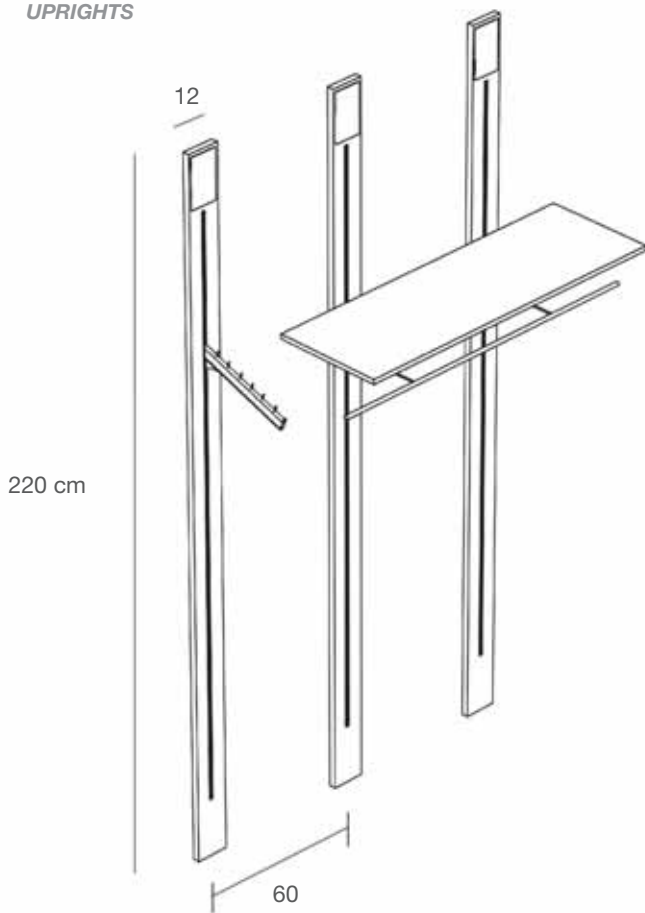

MONTANTI
UPRIGHTS