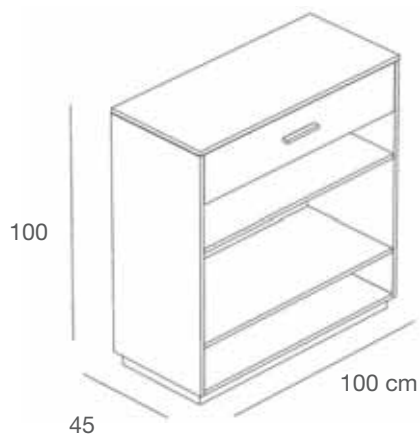

BANCO CASSA ZERO
CASH COUNTER ZERO

ZERORC1/L

Mobile retrocassa con un cassetto e ripiani in nobilitato lucido
Caseback with one drawer and shelves, in faced glossy panel.
L.100 x P.45 x H.100 cm

ZEROBC/LEPL

Banco cassa in nobilitato lucido
con inserto frontale rivestito in ecopelle stampa cocodrillo lucida
Cash counter in glossy faced panel
with frontal inset in synthetic croc printed glossy leather
L.160 x P.70 x H.100 cm

ZEROBC/ST

Banco cassa in nobilitato lucido
con inserto frontale laminato Vera Pietra
Cash counter in glossy faced panel
with frontal inset in Real Stone veneered panel
L.160 x P.70 x H.100 cm

ZEROTOP/N

Ponte removibile in nobilitato opaco
Removable bridge in opaque faced panel
L.75 x P.68 x H.15 cm