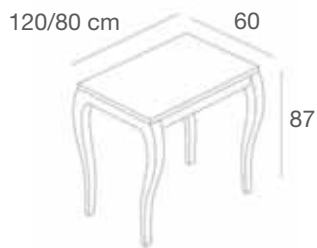

ARGENTO

ZEROT1NB/L

Tavolo grande con gambe in stile "new barocco", piano in nobilitato lucido, gambe laccate lucide

Large table with glossy lacquered legs in "new barocco" style and glossy faced top
L.160 x P.80 x H.87 cm