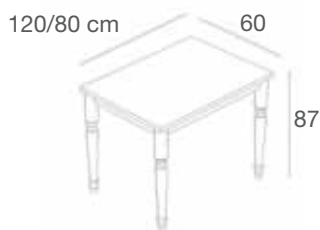

ZEROT120NC/L - ZEROT80NC/L

Tavolo desk con gambe in stile "new country", piano in nobilitato lucido, gambe laccate lucide
Desk table with glossy lacquered legs in "new country" style and glossy faced top
 L.120 x P.60 x H.87 cm
 L.80 x P.60 x H.87 cm