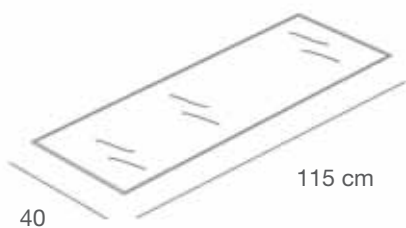

ZEROME/V

Mensola in vetro temperato sp.8mm
Tempered glass shelf th.8mm
L.115 x P.40 cm