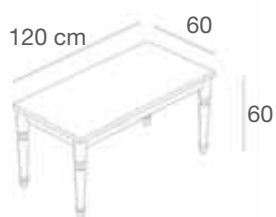

ZEROT120NC/L - ZEROT80NC/L

Tavolo desk con gambe in stile "new country", piano in nobilitato lucido, gambe laccate lucide
Desk table with glossy lacquered legs in "new country" style and glossy faced top
 L.120 x P.60 x H.87 cm
 L.80 x P.60 x H.87 cm