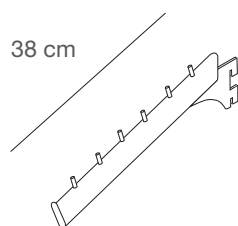

ZEROAPF

Appenderia frontale dritta finitura cromo opaco
Straight frontal crossbar matt chromium finishing
L.30 cm