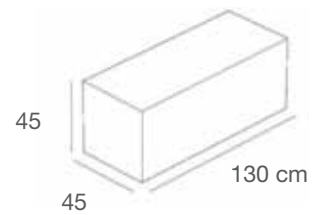

ZEROT1NB/LT

Tavolo grande con gambe in stile "new barocco", piano in nobilitato lucido, teca con vetro e cassetto gambe laccate lucide
Large table with glossy lacquered legs in "new barocco" style and glossy faced top with glass window and drawer.
L.160 x P.80 x H.87 cm