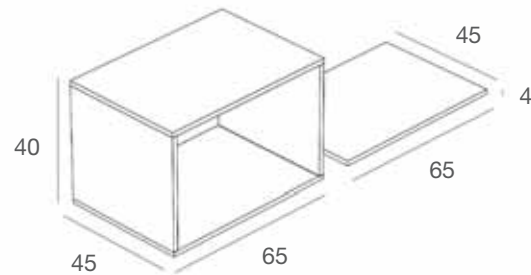

CUBI-PEDANE
CUBES-PLATFORMS

ZEROPED/L

Pedana in nobilitato lucido rialzato con zoccolo
Platform in glossy faced panel raised with baseboard
L.65 x P.45 x H.4 cm

ZEROCUB/L

Cubo in nobilitato lucido rialzato con zoccolo
Cube in glossy faced panel, raised with baseboard
L.65 x P.45 x H.40 cm