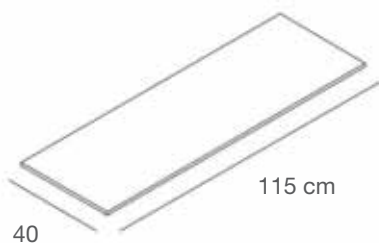

ZEROME/L - ZEROME/ST

Mensola in nobilitato o laminato Vera Pietra sp.18mm
Shelf in glossy faced panel or Real Stone veneered th.18mm
L.115 x P.40 cm sp.18mm

ZEROMEM/V

Mensola in vetro temperato sp.8mm
Tempered glass shelf th.8mm
L.40 x P.40 cm

ZEROMEM/L - ZEROMEM/ST

Mensola in nobilitato o laminato Vera Pietra sp.18mm
Shelf in glossy faced panel or Real Stone veneered th.18mm
L.40 x P.40 cm

ZEROMES/V

Mensola in vetro temperato sp.8mm
Tempered glass shelf th.8mm
L.40 x P.20 cm

ZEROMES/L - ZEROMEMS/ST

Mensola in nobilitato o laminato Vera Pietra sp.18mm
Shelf in glossy faced panel or Real Stone veneered th.18mm
L.40 x P.20 cm