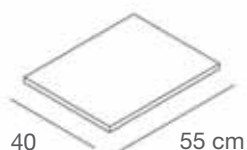

ZEROMEM/L - ZEROMEM/ST

Mensola in nobilitato o laminato Vera Pietra sp.18mm
Shelf in glossy faced panel or Real Stone veneered th.18mm
L.40 x P.40 cm